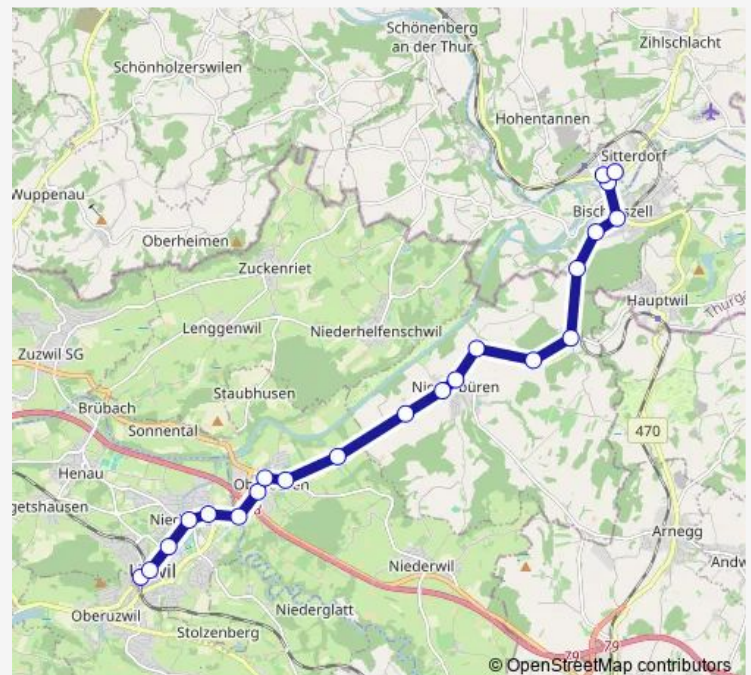

Route schedule

Uzwil, Bahnhof — Sitterdorf, Bruggfeld

Monday	03:03
Tuesday	—
Wednesday	26:03 ⁺¹
Thursday	03:03-02:03 ⁺¹
Friday	03:03-02:03 ⁺¹
Saturday	03:03-02:03 ⁺¹
Sunday	03:03-02:03 ⁺¹

Route info

Direction: Uzwil, Bahnhof

Stops: 22

Trip Duration: 0 hour 24 min

740 — B 740

BusMaps

Direction

Uzwil, Bahnhof — Sitterdorf, Bruggfeld

22 stops

[Open route schedule](#)

Friday

25:03⁺¹

Saturday

25:03⁺¹

Sunday

25:03⁺¹

Route info

Direction: Uzwil, Bahnhof