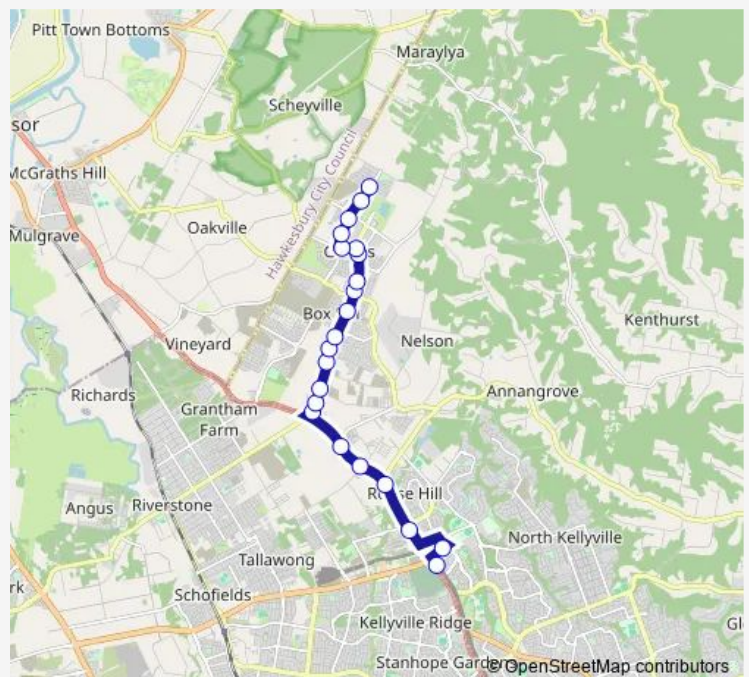

Rouse Hill Public School, Clower Av

Rouse Hill Shopping Centre, Windsor Rd

Windsor Rd After Mile End Rd

Route schedule

Valletta Dr After Chadwick Dr — Rouse Hill Station, North West Twy

Monday 04:31-22:40

Tuesday 04:31-22:40

Wednesday 04:31-22:40

Thursday 04:31-22:40

Friday 04:31-22:40

Saturday 06:01-22:56

Sunday 07:01-21:56

Route info

Direction: Valletta Dr After Chadwick Dr

Stops: 23

Trip Duration: 0 hour 38 min

Windsor Rd Before Commercial Rd

Rouse Hill Station, North West Twy

Direction

North West Twy Opp Rouse Hill Station — Valletta Dr After Chadwick Dr

22 stops

[Open route schedule](#)

Monday 15:37

Tuesday 15:37

Wednesday 15:37

Thursday 15:37

Friday 15:37

Saturday —

Sunday —

Route info