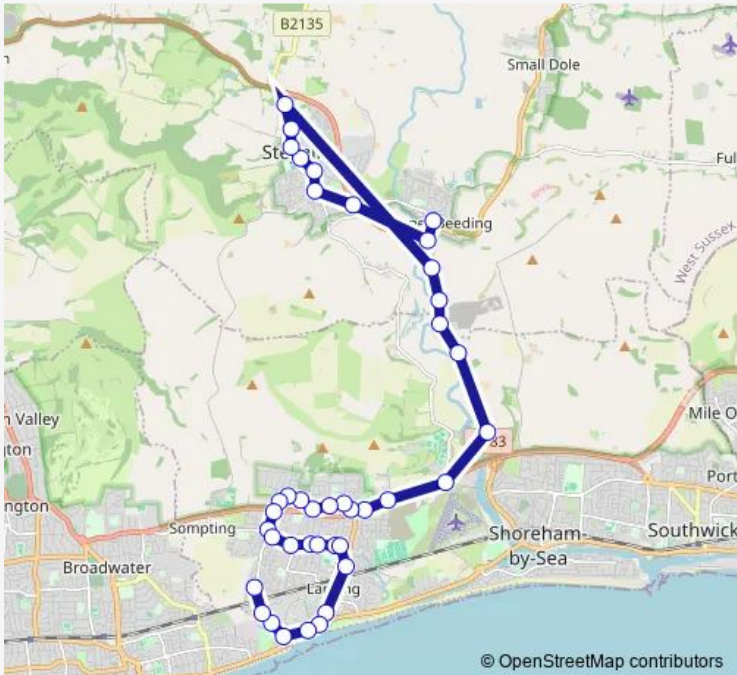

Bus 740 Lancing - Steyning Grammar School

[Go to website](#)

Direction
 Steyning Grammar Towers — Carnforth Road
 40 stops
[Open route schedule](#)

- Steyning Grammar Towers
- Castle Town Roundabout
- Clays Hill
- Goring Road
- Church Street
- Clock Tower
- The Star Inn
- Leisure Centre
- The Spinney
- South Downs Way
- Dacre Gardens
- Old Cement Works
- Erringham Farm
- Stocks Mead
- Coombes Road
- Hoe Court
- Leisure Centre
- Sports Centre
- Miller and Carter
- Lancing Church
- Shopping Parade

Route schedule
 Steyning Grammar Towers — Carnforth Road

Monday	15:25
Tuesday	15:25
Wednesday	15:25
Thursday	15:25
Friday	15:25
Saturday	—
Sunday	—

Route info
 Direction: Steyning Grammar Towers
 Stops: 40
 Trip Duration: 0 hour 41 min

Brooklands

Water Treatment Works

Carnforth Road

Direction

Carnforth Road — Steyning Grammar Towers

42 stops

[Open route schedule](#)

Carnforth Road

Sunday —

Route info

Direction: Carnforth Road

Stops: 42

Trip Duration: 1 hour 4 min

Hoe Court

Coombes Road

Stocks Mead