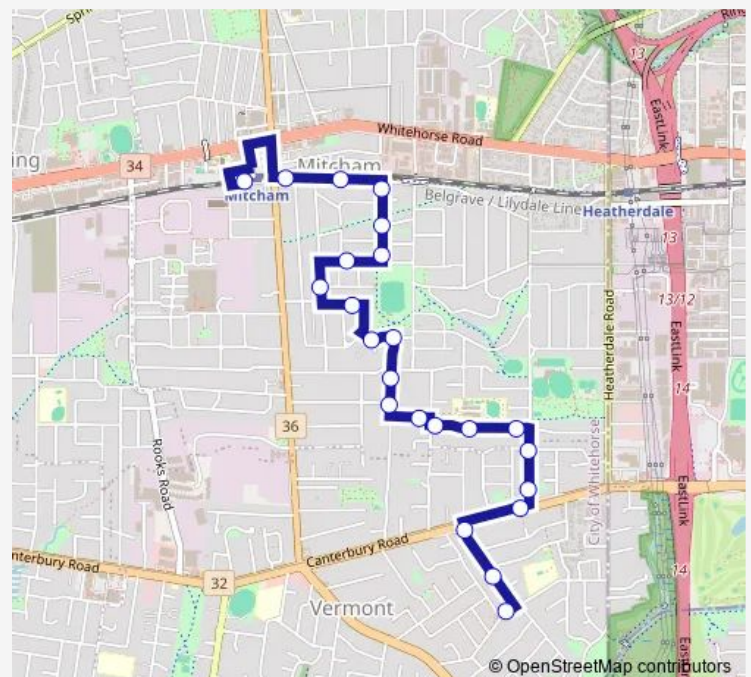

Monday 07:10-07:37

Tuesday 07:10-07:37

Wednesday 07:10-07:37

Thursday 07:10-07:37

Friday 07:10-07:37

Saturday —

Sunday —

Route info

Direction: Beddoe Rd/Centre Rd (Vermont)

Stops: 23

Trip Duration: 0 hour 18 min

740 — Vermont East - Mitcham

Mitcham Rd/Brunswick Rd (Mitcham)

Mitcham Station/Calcutta St (Mitcham)

Direction

Mitcham Station/Calcutta St (Mitcham) — Beddoe Rd/Centre Rd (Vermont)

24 stops

[Open route schedule](#)

Mitcham Station/Calcutta St (Mitcham)

Percy St/Brunswick Rd (Mitcham)

Creek Rd/Brunswick Rd (Mitcham)

Brunswick Rd/Reserve Ave (Mitcham)

Berry Ave/Reserve Ave (Mitcham)

Garden Ave/Reserve Ave (Mitcham)

Saturday —

Sunday —

Route info

Direction: Beddoe Rd/Centre Rd (Vermont)

Stops: 23

Trip Duration: 0 hour 17 min

Direction

Mitcham Station/Calcutta St (Mitcham) — Vermont Sec Col/Morack Rd (Vermont)