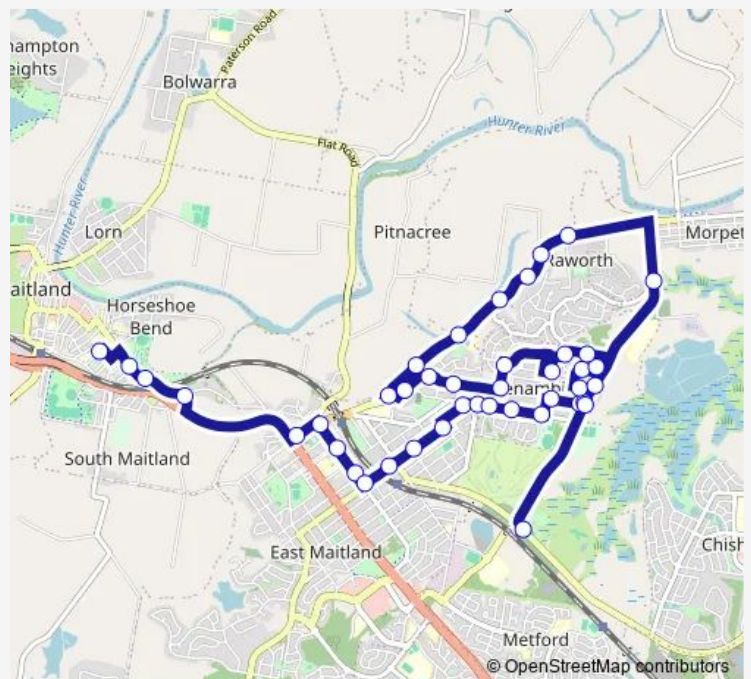

Maize St Opp Foster St

Maize St Opp Houston Av

Collinson St After Goldringham St

Collinson St Before Metford Rd

Metford Rd At Collinson St

Route schedule

All Saints' College, St Mary's Campus, Bent St — East Maitland War Cemetery, Raymond Terrace Rd

Monday	16:11
Tuesday	16:11
Wednesday	—
Thursday	16:11
Friday	16:11
Saturday	—
Sunday	—

Route info

Direction: All Saints' College, St Mary's Campus, Bent St

Stops: 42

Trip Duration: 0 hour 26 min

2325 — All Saints College St Marys Campus to Tenambit

Robert St At Sparsholt St

Ronald St Opp Troy Cl

Thursby St At Korbel St

Ohearn St After Thursby St

O'Hearn St At Burley St

Goldingham St At Crawford Av

Edward St After Frater Av

Edward St At Collinson St

Thompson St Opp Goodhugh St Park

Thompson St Opp Mawson Av

Thompson St After Glover St

Thompson St At Morpeth Rd

82 Morpeth Rd

Morpeth Rd Opp Linuwel School

Morpeth Rd Opp Jenna Dr

Morpeth Rd Opp 267