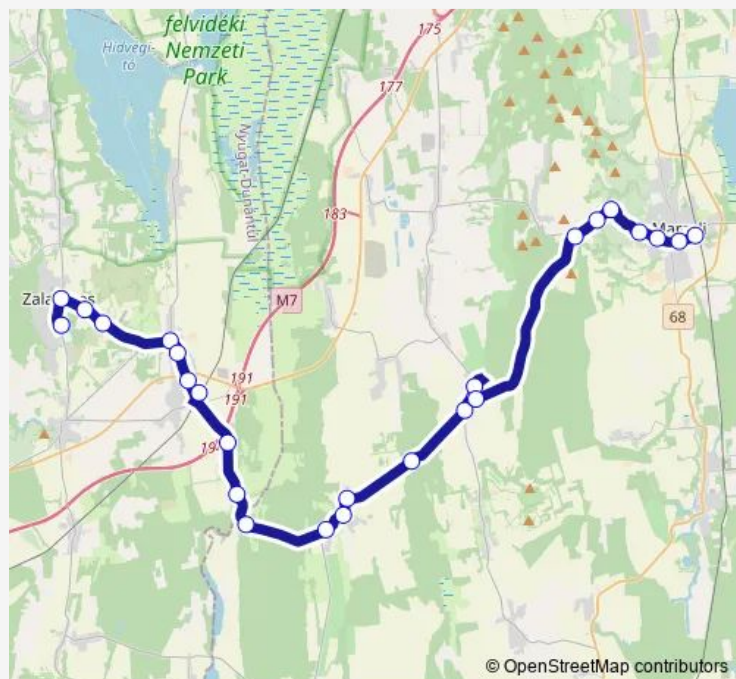

### Route schedule

Somogyzsitfa (Szőcsénypuszta), Iskola — Zalakomár, iskola

Monday	—
Tuesday	—
Wednesday	11:40
Thursday	—
Friday	11:40
Saturday	—
Sunday	—

### Route info

Direction: Somogyzsitfa (Szőcsénypuszta), Iskola

Stops: 13

Trip Duration: 0 hour 40 min

© OpenStreetMap contributors