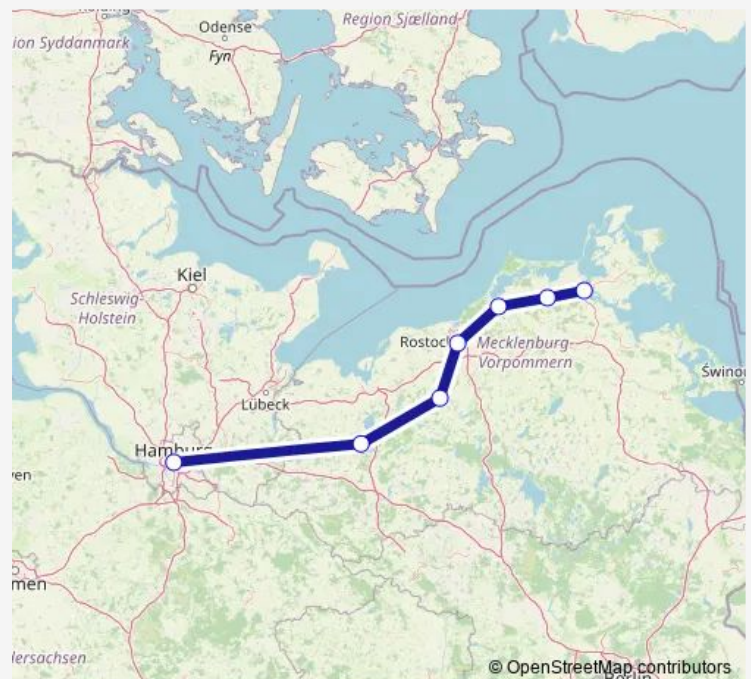

Ribnitz-Damgarten West

Velgast

Stralsund Hbf

### Route schedule

Hamburg Hbf — Stralsund Hbf

Monday	13:43
Tuesday	13:43
Wednesday	13:43
Thursday	13:43
Friday	13:43
Saturday	—
Sunday	13:43

### Route info

Direction: Hamburg Hbf

Stops: 7

Trip Duration: 2 hour 48 min

ICE 1748

ICE 1748 Rail time schedules and route maps are available in an offline PDF at [busmaps.com](https://busmaps.com). Use the [busmaps.com](https://busmaps.com) website to see live bus times, train schedule or subway schedule, and step-by-step directions for all public transit in Schwerin