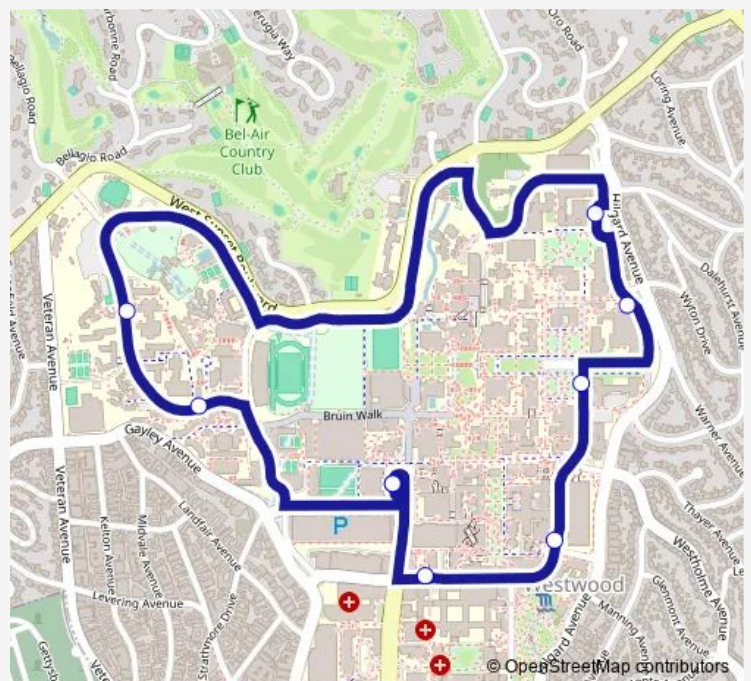

### Direction

Luskin / Gateway Plaza / Ackerman (Saferide) — Luskin / Gateway Plaza / Ackerman (Saferide)

9 stops

[Open route schedule](#)

Luskin / Gateway Plaza / Ackerman (Saferide)

Sproul (Saferide)

Hedrick Hall (Saferide)

Macgowan (Saferide)

Wyton Southbound (Saferide)

Murphy Hall South

Molecular Science

Gonda

Luskin / Gateway Plaza / Ackerman (Saferide)

### Route schedule

Luskin / Gateway Plaza / Ackerman (Saferide) — Luskin / Gateway Plaza / Ackerman (Saferide)

Monday 19:35-22:10

Tuesday 19:35-22:10

Wednesday 19:35-22:10

Thursday 19:35-22:10

Friday 19:35-22:10

### Route info

Direction: Luskin / Gateway Plaza / Ackerman (Saferide)

Stops: 9

Trip Duration: 0 hour 20 min

U8 Bus time schedules and route maps are available in an offline PDF at [busmaps.com](https://busmaps.com). Use the [busmaps.com](https://busmaps.com) website to see live bus times, train schedule or subway schedule, and step-by-step directions for all public transit in Los Angeles