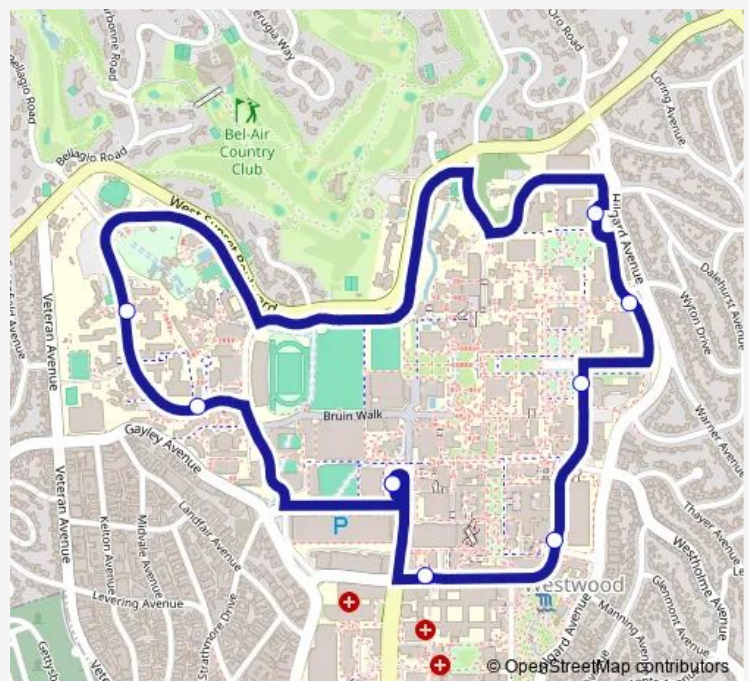

### Direction

Luskin / Gateway Plaza / Ackerman (Saferide) — Luskin / Gateway Plaza / Ackerman (Saferide)

9 stops

[Open route schedule](#)

Luskin / Gateway Plaza / Ackerman (Saferide)

Sproul (Saferide)

Hedrick Hall (Saferide)

Macgowan (Saferide)

Wyton Southbound (Saferide)

Murphy Hall South

Molecular Science

Gonda

Luskin / Gateway Plaza / Ackerman (Saferide)

### Route schedule

Luskin / Gateway Plaza / Ackerman (Saferide) — Luskin / Gateway Plaza / Ackerman (Saferide)

Monday 19:35-22:10

Tuesday 19:35-22:10

Wednesday 19:35-22:10

Thursday 19:35-22:10

Friday 19:35-22:10

### Route info

Direction: Luskin / Gateway Plaza / Ackerman (Saferide)

Stops: 9

Trip Duration: 0 hour 20 min

U8 Bus time schedules and route maps are available in an offline PDF at [busmaps.com](https://busmaps.com). Use the [busmaps.com](https://busmaps.com) website to see live bus times, train schedule or subway schedule, and step-by-step directions for all public transit in Los Angeles