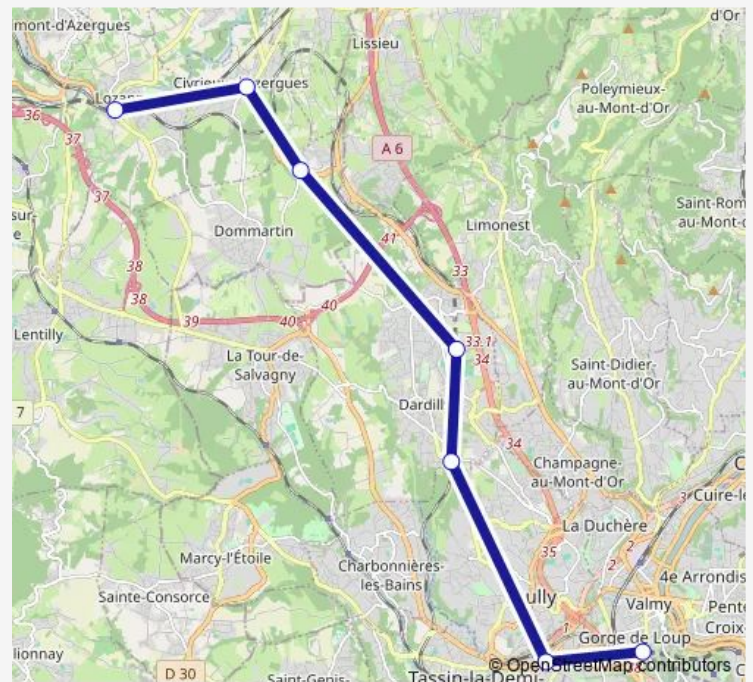

Rail C29

[Go to website](#)

Direction

Lozanne — Lyon Gorge de Loup

7 stops

[Open route schedule](#)

Lozanne

Civrieux-d'Azergues D 385

Tuesday 13:52

Wednesday 13:52

Thursday 13:52

Friday 13:52

Saturday 13:52

Sunday 13:52

Route info

Direction: Lozanne

Stops: 7

Trip Duration: 0 hour 38 min

■ C29

Direction

Lyon Gorge de Loup — Lozanne

7 stops

[Open route schedule](#)

Lyon Gorge de Loup

Monday	—
Tuesday	—
Wednesday	—
Thursday	21:31
Friday	21:31
Saturday	—
Sunday	—

Route info

Direction: Lyon Gorge de Loup

Stops: 7

Trip Duration: 0 hour 36 min

C29 Rail time schedules and route maps are available in an offline PDF at busmaps.com. Use the busmaps.com website to see live bus times, train schedule or subway schedule, and step-by-step directions for all public transit in Lyon