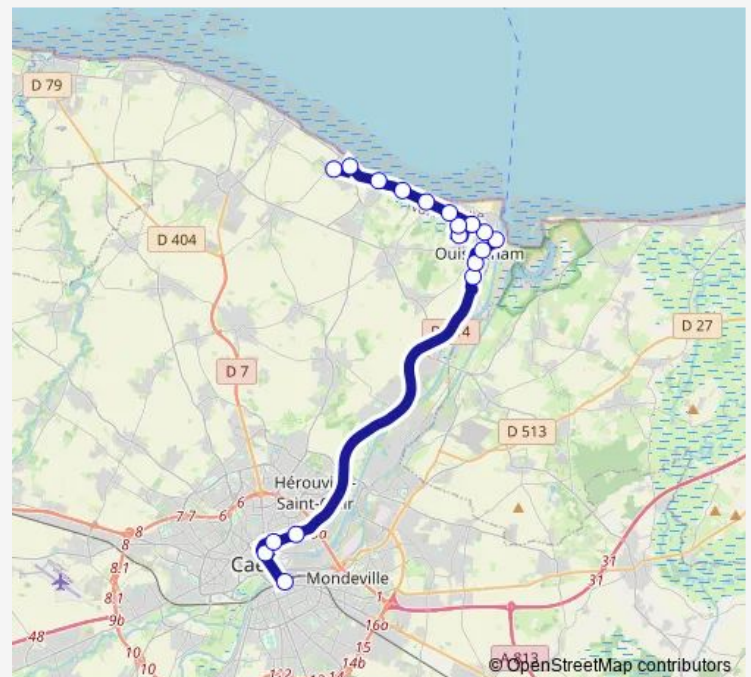

Friday 07:22-16:27

Saturday —

Sunday 07:22-16:27

Route info

Direction: Haut Lion

Stops: 20

Trip Duration: 0 hour 52 min

12EX — Lion-SUR-MER Haut Lion - Caen Gare Sncf

Direction

Gare Sncf — Haut Lion

18 stops

[Open route schedule](#)

Gare Sncf

Tour Leroy

Reine Mathilde

Chr

Riva Charmettes

Colleville Plage

Isaville

Hermanville Plage

Bas Lion

Haut Lion

Route schedule

Gare Sncf — Haut Lion