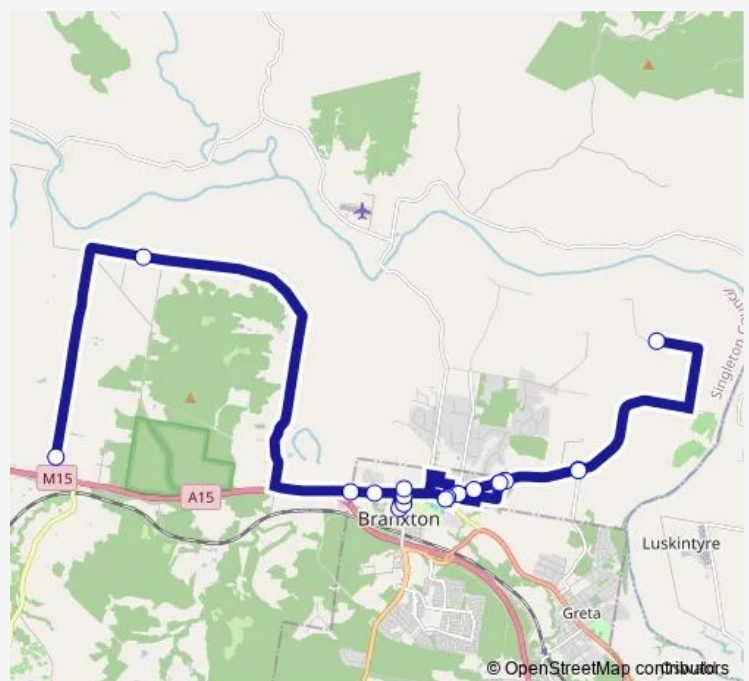

School Bus 0335 Branxton PS to Bell Rd and New England Hwy

[Go to website](#)

Direction

Branxton Public School, King St — Bell Rd At Lovell St

20 stops

[Open route schedule](#)

- Branxton Public School, King St
- Clift St Opp Branxton Uniting Church
- Clift St Before Maitland St
- Brunner Park, Dalwood Rd
- Spring St At Dalwood Rd (Hail And Ride)
- Dalwood Rd Opp Preston Cl
- Dalwood Rd Opp Leconfield Rd
- Fernhill Rd Opp 167
- Dalwood Rd At Leconfield Rd
- Dalwood Rd At Preston Cl
- Dalwood Rd At Spring St
- Dalwood Rd After View St
- Dalwood Rd Opp Brunner Park
- Wyndham St Opp Lions Park
- Miller Park Sports Club, New England Hwy
- John Rose Oval, John Rose Av
- New England Hwy Opp Wentworth Cl
- Branxton Rest Area, New England Hwy (Hail And Ride)
- Kirkton Public School, Standen Dr
- Bell Rd At Lovell St

Route schedule

Branxton Public School, King St — Bell Rd At Lovell St

Monday	15:28
Tuesday	15:28
Wednesday	15:28
Thursday	15:28
Friday	15:28
Saturday	—
Sunday	—

Route info

Direction: Branxton Public School, King St

Stops: 20

Trip Duration: 1 hour 11 min

0335 — Branxton PS to Bell Rd and New England Hwy

0335 School Bus time schedules and route maps are available in an offline PDF at busmaps.com. Use the busmaps.com website to see live bus times, train schedule or subway schedule, and step-by-step directions for all public transit in North Rothbury

The schedule is provided in the local timezone. Times with "(+1)" indicate departures on the next day.

PDF file created on 2025-01-16

2024 BusMaps.com - All Rights Reserved