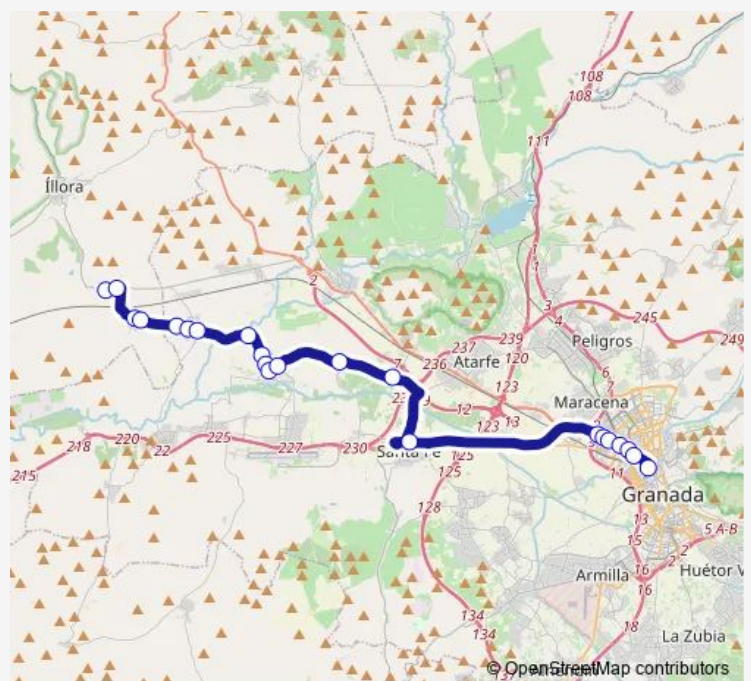

Avda. De Andalucía 2 V

Avda. De Andalucía 1 V

Avda. Del Sur V

Route schedule

San José 1 — Rector Marín Ocete

Monday 06:50-20:50

Tuesday 06:50-20:50

Wednesday 06:50-20:50

Thursday 06:50-20:50

Friday 06:50-20:50

Saturday 07:50-19:50

Sunday —

Route info

Direction: San José 1

Stops: 22

Trip Duration: 1 hour 0 min

0335 — Granada - Fte.Vaqueros - Valderrubio - Escóznar - Obéilar

Direction

Rector Marín Ocete — San José 1

21 stops

[Open route schedule](#)

Rector Marín Ocete

Avda. De Andalucía 1

Avda. De Andalucía 2

Friday 08:00-22:00

Saturday 09:00-21:00

Sunday —

Route info

Direction: Rector Marín Ocete

Stops: 21

Trip Duration: 1 hour 4 min

0335 Bus time schedules and route maps are available in an offline PDF at busmaps.com. Use the busmaps.com website to see live bus times, train schedule or subway schedule, and step-by-step directions for all public transit in Valderrubio