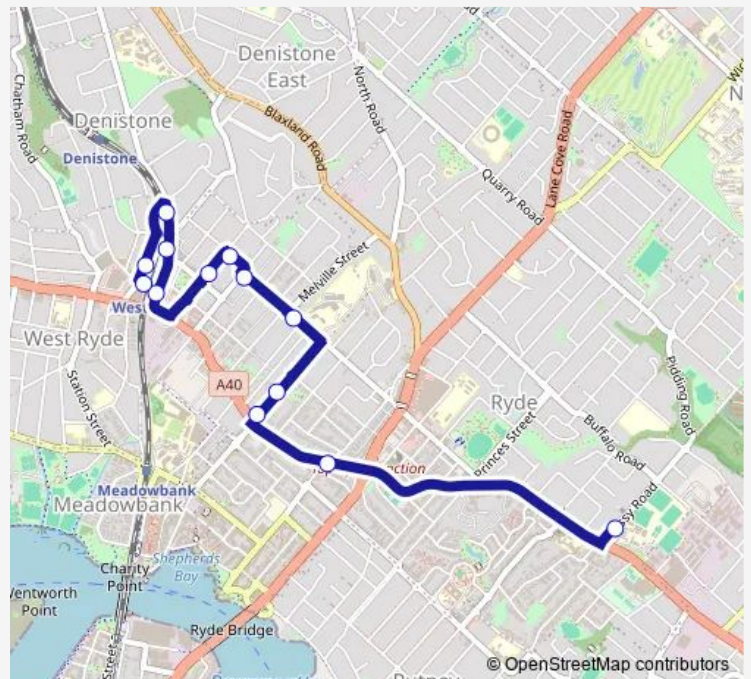

School Bus 593w Holy Cross College Ryde to West Ryde Station

Go to website

**Direction**

Holy Cross College, Cressy Rd — West Ryde Station (Set Down)

13 stops

[Open route schedule](#)

Holy Cross College, Cressy Rd

Victoria Rd At Belmore St

Bowden St After Victoria Rd

Bowden St Before Sewell St

Parkes St Opp Tafe Northern Sydney

Parkes St At Hermitage Rd

Orchard St At Anzac Av

Anzac Av Before Wattle St

West Ryde Station, Ryedale Rd

Ryedale Rd Opp Ryde Eastwood Leagues Club

Ryedale Rd Before Marlow Av

West Pde After Miriam Rd

West Ryde Station (Set Down)

Route schedule

Holy Cross College, Cressy Rd — West Ryde Station (Set Down)

|           |       |
|-----------|-------|
| Monday    | 15:18 |
| Tuesday   | 15:18 |
| Wednesday | 15:18 |
| Thursday  | 14:35 |
| Friday    | 15:18 |
| Saturday  | —     |
| Sunday    | —     |

Route info

Direction: Holy Cross College, Cressy Rd

Stops: 13

Trip Duration: 0 hour 13 min

593w School Bus time schedules and route maps are available in an offline PDF at [busmaps.com](https://busmaps.com). Use the [busmaps.com](https://busmaps.com) website to see live bus times, train schedule or subway schedule, and step-by-step directions for all public transit in Sydney