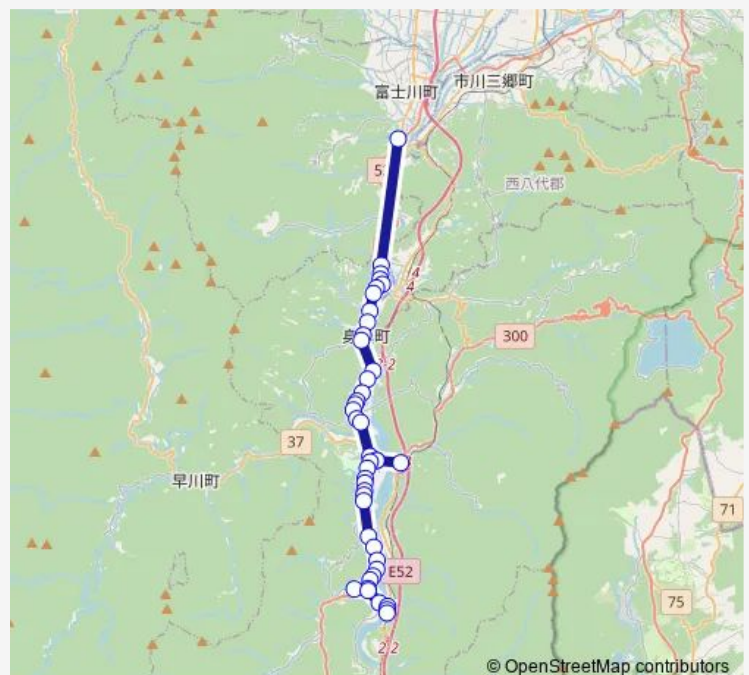

Thursday 07:21

Friday 07:21

Saturday 07:21

Sunday 07:21

Route info

Direction: 鰺沢営業所(身延町)

Stops: 43

Trip Duration: 0 hour 59 min