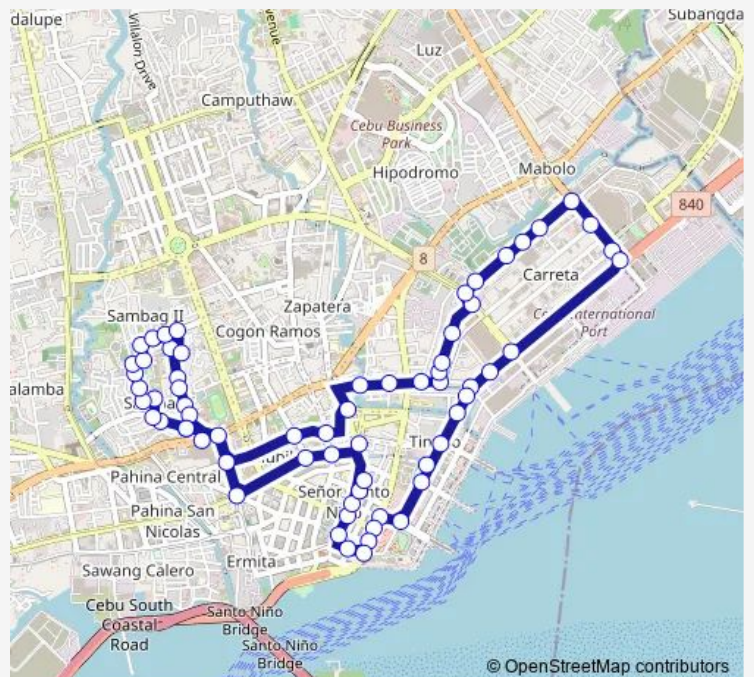

(nodata)&G. Gaisano

G. Gaisano&G. Gaisano

Villagonzalo Street&Sergio Osmena Avenue

M. Cuenco Avenue&Gov. M. Cuenco Avenue

Route schedule

Villa Aznar Road&J. Urgello Street — Ascension Street&Ascension Street

Monday 06:00-23:15

Tuesday 06:00-23:15

Wednesday 06:00-23:15

Thursday 06:00-23:15

Friday 06:00-23:15

Saturday 06:00-23:15

Sunday 06:00-23:15

Route info

Direction: Villa Aznar Road&J. Urgello Street

Stops: 66

Trip Duration: 0 hour 26 min

PIER AREA - COLON - SAMBG II (SWU)

(nodata)&(nodata)

(nodata)&M. Cuenco Avenue

(nodata)&A.S. Fortuna Avenue

(nodata)&(nodata)