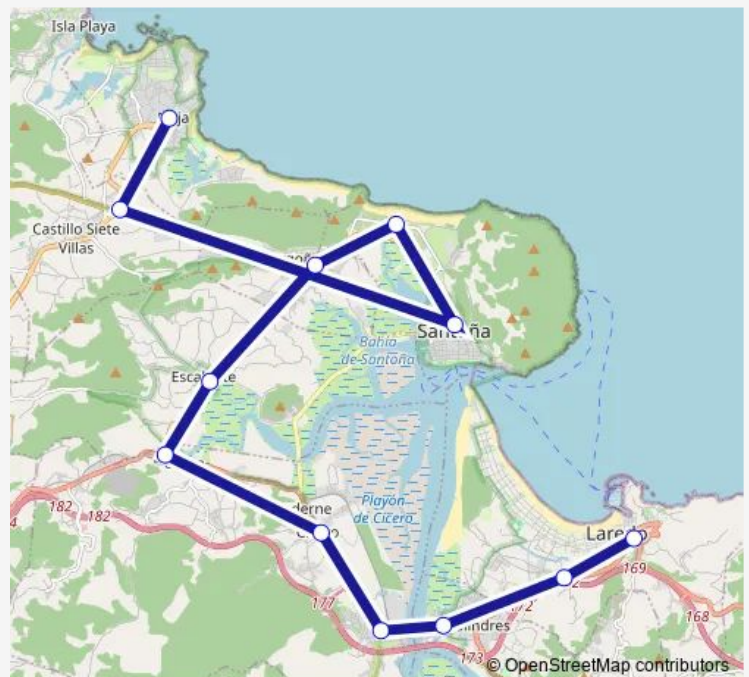

Direction

Laredo — Noja

12 stops

[Open route schedule](#)

Laredo

La Pesquera

Colindres

Treto

Route schedule

Laredo — Noja

Monday 07:00-21:00

Tuesday 07:00-21:00

Wednesday 07:00-21:00

Thursday 07:00-21:00

Friday 07:00-21:00

Saturday 07:00-21:00

Sunday 09:00-21:00

Route info

Direction: Laredo

Stops: 12

Trip Duration: 0 hour 50 min

ALSA - A3 Lar-Noj Bus time schedules and route maps are available in an offline PDF at busmaps.com. Use the busmaps.com website to see live bus times, train schedule or subway schedule, and step-by-step directions for all public transit in Laredo