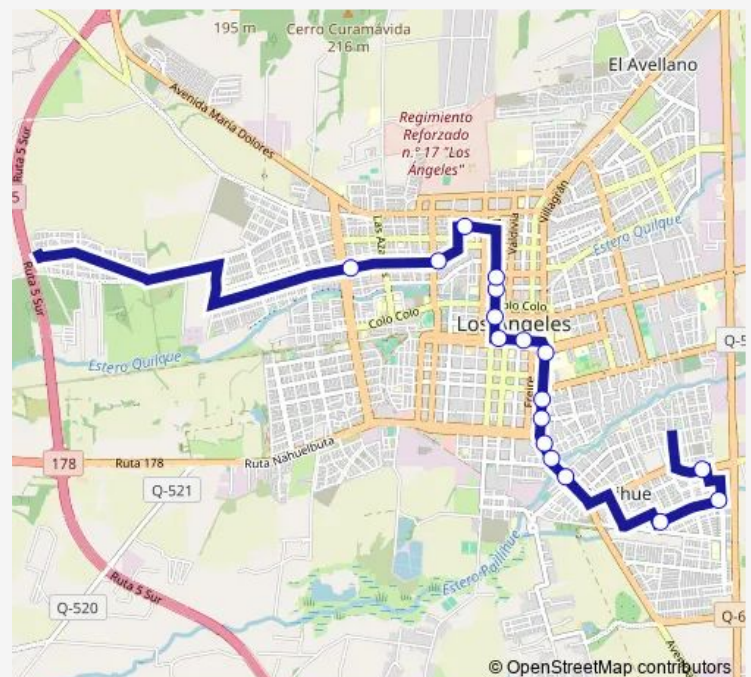

Mendoza / Rengo

Mendoza / Tucapel

Janequeo / Reidor Jose Montoya

Galvarino / Bombero Estoeber

Galvarino / Isla Nueva

### Route schedule

Francisco Encina / Pto. Alegre — Galvarino / Isla Nueva

Monday 07:17-20:17

Tuesday 07:17-20:17

Wednesday 07:17-20:17

Thursday 07:17-20:17

Friday 07:17-20:17

Saturday 07:17-20:17

Sunday 07:17-20:17

### Route info

Direction: Francisco Encina / Pto. Alegre

Stops: 17

Trip Duration: 0 hour 22 min

6V\_R Bus time schedules and route maps are available in an offline PDF at [busmaps.com](https://busmaps.com). Use the [busmaps.com](https://busmaps.com) website to see live bus times, train schedule or subway schedule, and step-by-step directions for all public transit in Los Angeles