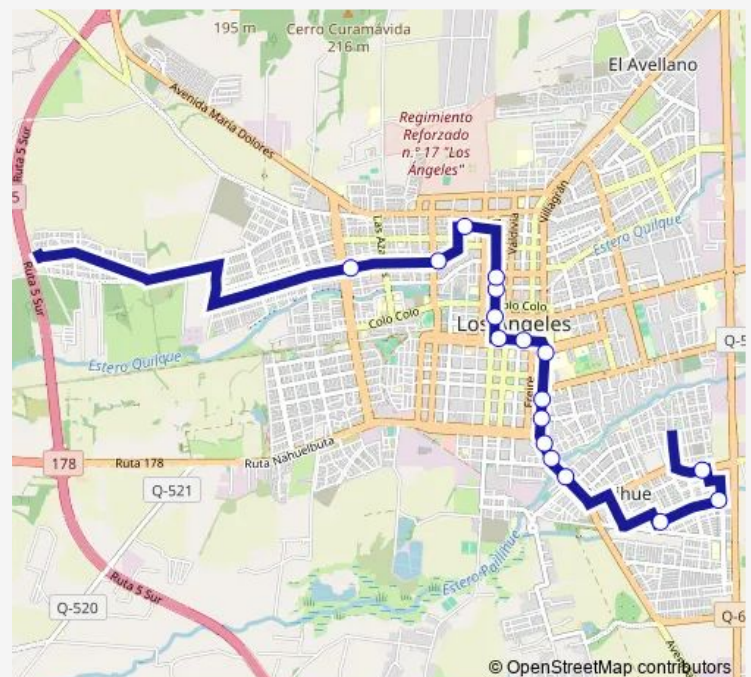

Mendoza / Rengo

Mendoza / Tucapel

Janequeo / Reidor Jose Montoya

Galvarino / Bombero Estoeber

Galvarino / Isla Nueva

### Route schedule

Francisco Encina / Pto. Alegre — Galvarino / Isla Nueva

Monday 07:17-20:17

Tuesday 07:17-20:17

Wednesday 07:17-20:17

Thursday 07:17-20:17

Friday 07:17-20:17

Saturday 07:17-20:17

Sunday 07:17-20:17

### Route info

Direction: Francisco Encina / Pto. Alegre

Stops: 17

Trip Duration: 0 hour 22 min

6v\_R Bus time schedules and route maps are available in an offline PDF at [busmaps.com](https://busmaps.com). Use the [busmaps.com](https://busmaps.com) website to see live bus times, train schedule or subway schedule, and step-by-step directions for all public transit in Los Angeles