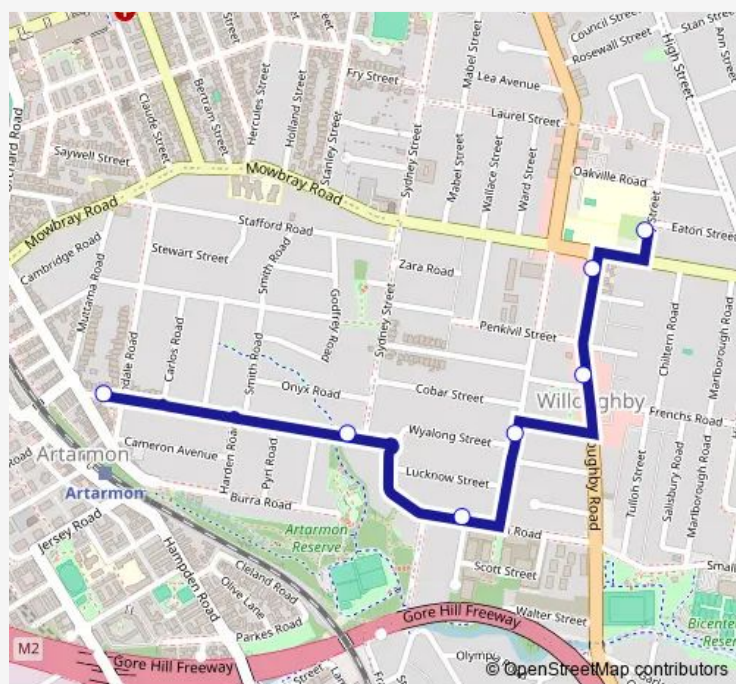

School Bus 757w Elizabeth and Mowbray Rds to Artarmon Public School

[Go to website](#)

Direction

Artarmon Rd At Tindale Rd — Willoughby Girls High School, Keary St, Stand 5

7 stops

[Open route schedule](#)

Artarmon Rd At Tindale Rd

Artarmon Rd Before Sydney St

Artarmon Rd Opp Edward St

Edward St At Wyalong St

Willoughby Rd At Julian St

Willoughby Rd Before Mowbray Rd

Willoughby Girls High School, Keary St, Stand 5

Route schedule

Artarmon Rd At Tindale Rd — Willoughby Girls High School, Keary St, Stand 5

Monday	08:28
Tuesday	08:28
Wednesday	08:28
Thursday	08:28
Friday	08:28
Saturday	—
Sunday	—

Route info

Direction: Artarmon Rd At Tindale Rd

Stops: 7

Trip Duration: 0 hour 11 min

757w School Bus time schedules and route maps are available in an offline PDF at busmaps.com. Use the busmaps.com website to see live bus times, train schedule or subway schedule, and step-by-step directions for all public transit in Sydney