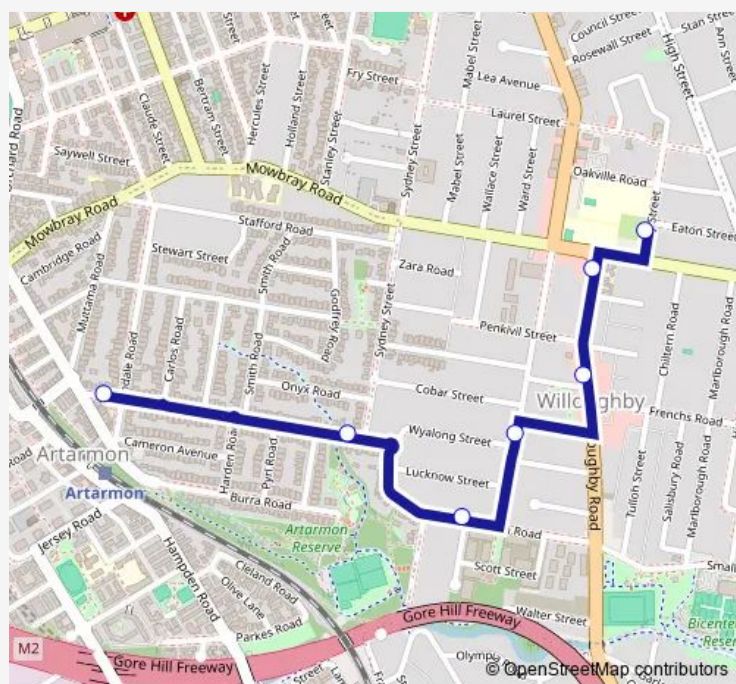

School Bus 757w Elizabeth and Mowbray Rds to Artarmon Public School

[Go to website](#)

Direction

Artarmon Rd At Tindale Rd — Willoughby Girls High School, Keary St, Stand 5

7 stops

[Open route schedule](#)

Artarmon Rd At Tindale Rd

Artarmon Rd Before Sydney St

Artarmon Rd Opp Edward St

Edward St At Wyalong St

Willoughby Rd At Julian St

Willoughby Rd Before Mowbray Rd

Willoughby Girls High School, Keary St, Stand 5

Route schedule

Artarmon Rd At Tindale Rd — Willoughby Girls High School, Keary St, Stand 5

Monday	08:28
Tuesday	08:28
Wednesday	08:28
Thursday	08:28
Friday	08:28
Saturday	—
Sunday	—

Route info

Direction: Artarmon Rd At Tindale Rd

Stops: 7

Trip Duration: 0 hour 11 min

757w School Bus time schedules and route maps are available in an offline PDF at busmaps.com. Use the busmaps.com website to see live bus times, train schedule or subway schedule, and step-by-step directions for all public transit in Sydney