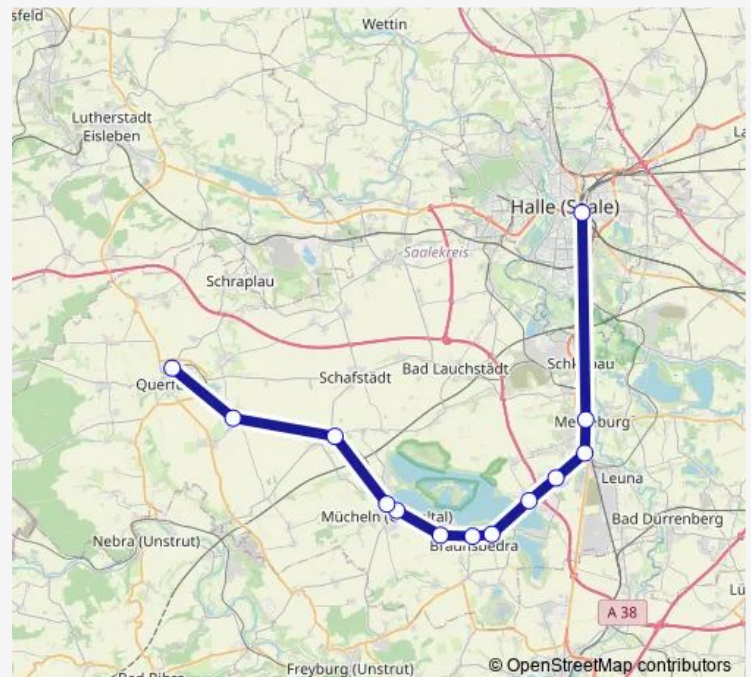

Rail RB78 Regionalbahn Rb78

[Go to website](#)

Direction

Halle (Saale) Hbf — Querfurt

13 stops

[Open route schedule](#)

Halle (Saale) Hbf

Merseburg Hbf

Langeneichstädt

Nemsdorf-Göhrendorf

Querfurt

Route schedule

Halle (Saale) Hbf — Querfurt

Monday 04:39-22:40

Tuesday 04:39-22:40

Wednesday 04:39-22:40

Thursday 04:39-22:40

Friday 04:39-22:40

Saturday 06:40-22:40

Sunday 06:40-22:40

Route info

Direction: Halle (Saale) Hbf

Stops: 13

Trip Duration: 0 hour 53 min

■ RB78 — Regionalbahn Rb78

Direction

Querfurt — Halle (Saale) Hbf

13 stops

[Open route schedule](#)

Querfurt

Nemsdorf-Göhrendorf

Langeneichstädt