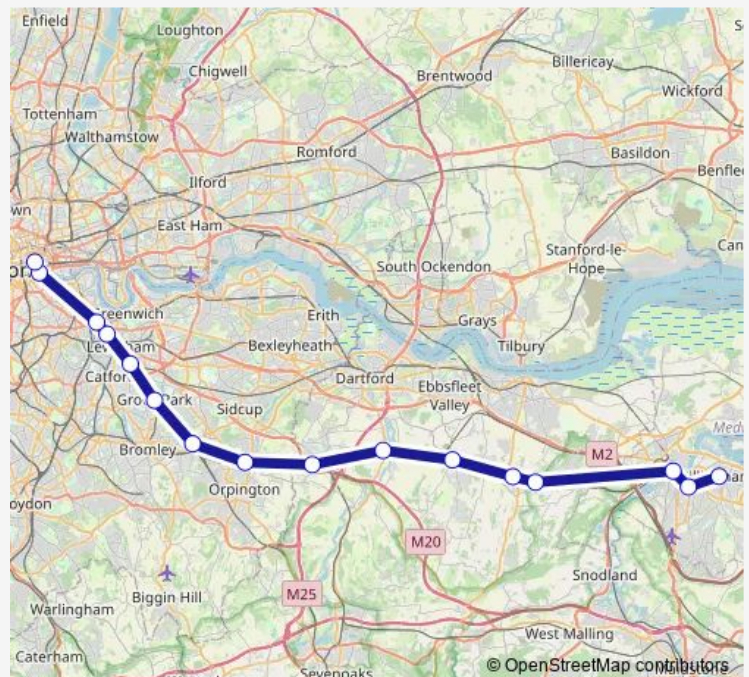

Rail Se:Glm->Cst SE train service from GLM to Cst

[Go to website](#)

Direction

Gillingham (Kent) — London Cannon Street

16 stops

[Open route schedule](#)

- Gillingham (Kent)
- Chatham
- Rochester
- Sole Street
- Meopham
- Longfield
- Farningham Road
- Swanley
- St Mary Cray
- Chislehurst
- Grove Park
- Hither Green
- St Johns (London)
- New Cross
- London Bridge
- London Cannon Street

Route schedule

Gillingham (Kent) — London Cannon Street

Monday	05:40
Tuesday	05:40
Wednesday	05:40
Thursday	05:40
Friday	05:40
Saturday	—
Sunday	06:40

Route info

Direction: Gillingham (Kent)

Stops: 16

Trip Duration: 1 hour 4 min

■ Se:Glm->Cst — SE train service from GLM to Cst

Se:Glm->Cst Rail time schedules and route maps are available in an offline PDF at busmaps.com. Use the busmaps.com website to see live bus times, train schedule or subway schedule, and step-by-step directions for all public transit in London