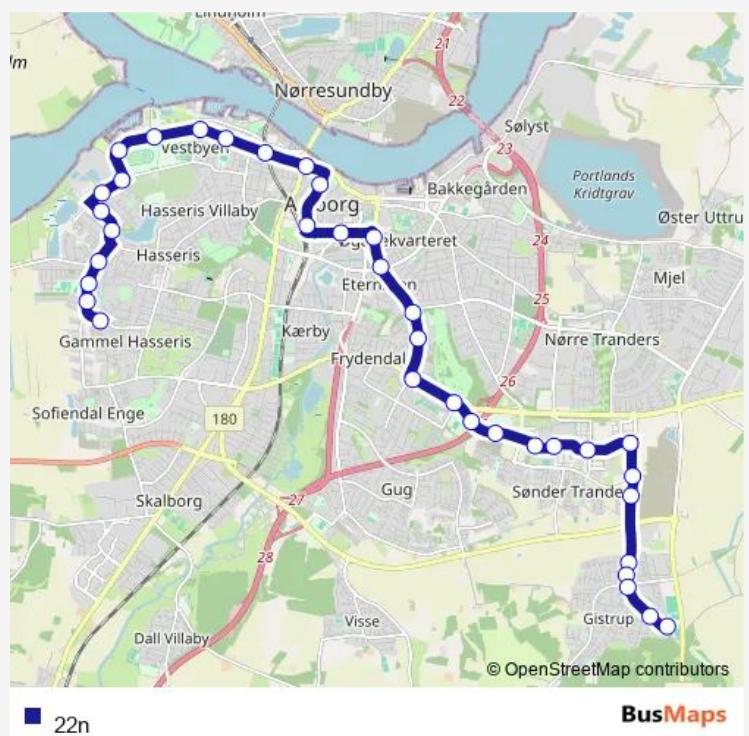

Karolinelund (Bornholmsgade / Aalborg)

Jyllandsgade (Aalborg Kommune)

Aalborg St. (Område A / John F. Kennedys Plads)

Route schedule

Gistrup Skole (Gistrup) — Jeronimusvej (Bygaden / Aalborg)

Monday 23:26-00:26⁺¹

Tuesday 23:26-00:26⁺¹

Wednesday 23:26-00:26⁺¹

Thursday 23:26-00:26⁺¹

Friday 23:26-02:21⁺¹

Saturday 03:21-02:21⁺¹

Sunday 03:21-00:26⁺¹

Route info

Direction: Gistrup Skole (Gistrup)

Stops: 37

Trip Duration: 0 hour 42 min

Nytorv (Østeraagade / Aalborg)

Jomfru Ane Gade (Borgergade / Aalborg)

Aalborg Vestby St. (Kastetvej / Aalborg Vestby St)

Haraldslund (Kastetvej / Aalborg)

Vestre Fjordvej (Kastetvej / Aalborg)

Wednesday 23:24-00:24⁺¹

Thursday 23:24-00:24⁺¹

Friday 23:24-02:19⁺¹

Saturday 03:19-02:19⁺¹

Sunday 03:19-00:24⁺¹

Route info

Direction: Jeronimusvej (Bygaden / Aalborg)

Stops: 36