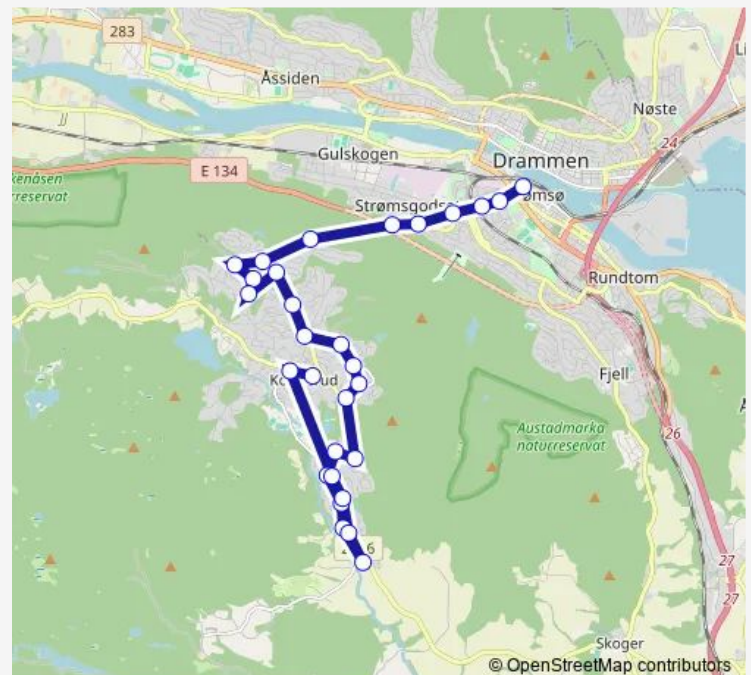

Thursday —

Friday 25:18-02:18⁺¹

Saturday 03:18-02:18⁺¹

Sunday 03:18

Route info

Direction: Drammen busstasjon

Stops: 29

Trip Duration: 0 hour 31 min