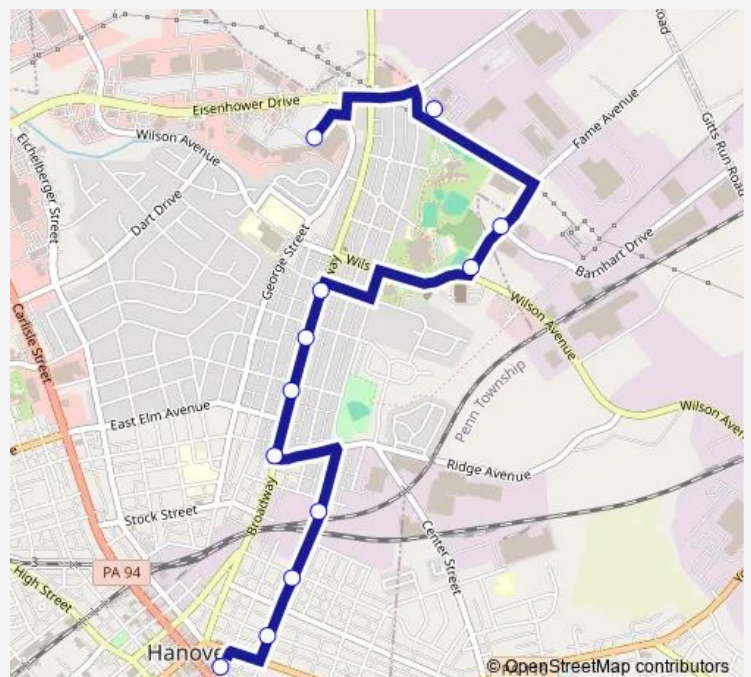

Fame Ave at Barnhart Rd ib.

Industry Dr. at Wilson Ave.

Broadway at Washington Ave. ib.

Broadway at Grant Ave. ib.

Broadway at Mckinley Ave ib.

Broadway at Ridge Ave.

E. Middle St. at Philadelphia St.

E Middle St at Fulton St ib.

E Middle St at Locust St ib.

E. Walnut St. at York St.

Route schedule

Hanover Crossing Shopping Center — E. Walnut St. at York St.

Monday	07:40-15:40
Tuesday	07:40-15:40
Wednesday	07:40-15:40
Thursday	07:40-15:40
Friday	07:40-15:40
Saturday	09:40-14:40
Sunday	—

Route info

Direction: Hanover Crossing Shopping Center

Stops: 12

Trip Duration: 0 hour 20 min

22N — North Hanover via Randolph

Direction

E. Walnut St. at York St. — Hanover Crossing Shopping Center

30 stops

Friday 07:00-15:00

Saturday 09:00-14:00

Sunday —

Route info

Direction: E. Walnut St. at York St.

Stops: 30

Trip Duration: 0 hour 40 min

Carlisle St at Dart Dr ob.