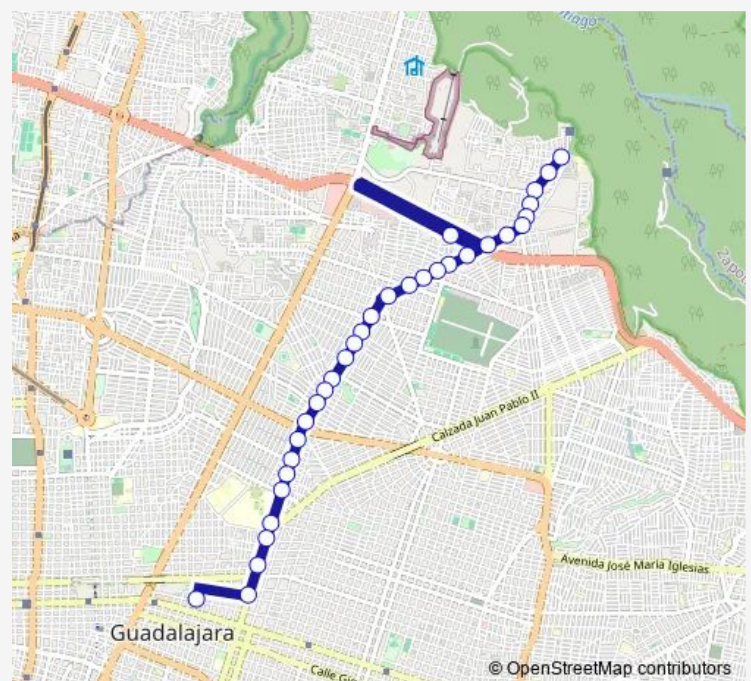

Nudo de Cempoaltepetl

Tula

Puerta Ensenada

Route schedule

Huentitan — Mariano Jimenez

Monday 05:30

Tuesday 05:30

Wednesday 05:30

Thursday 05:30

Friday 05:30

Saturday 05:30

Sunday 05:30

Route info

Direction: Huentitan

Stops: 32

Trip Duration: 0 hour 33 min

T03-C01 — Complementaira T03-C01 Belisario Complementaria

Puerto Altata

Circunvalación Oblatos

Monte Athos

Sierra Madre

Chimborazo

Sierra Morena

Imss Umae Occidente

Saturday 06:01

Sunday 06:01

Route info

Direction: Mariano Jimenez

Stops: 34

Trip Duration: 0 hour 34 min

Periferico Oriente

21 de Marzo