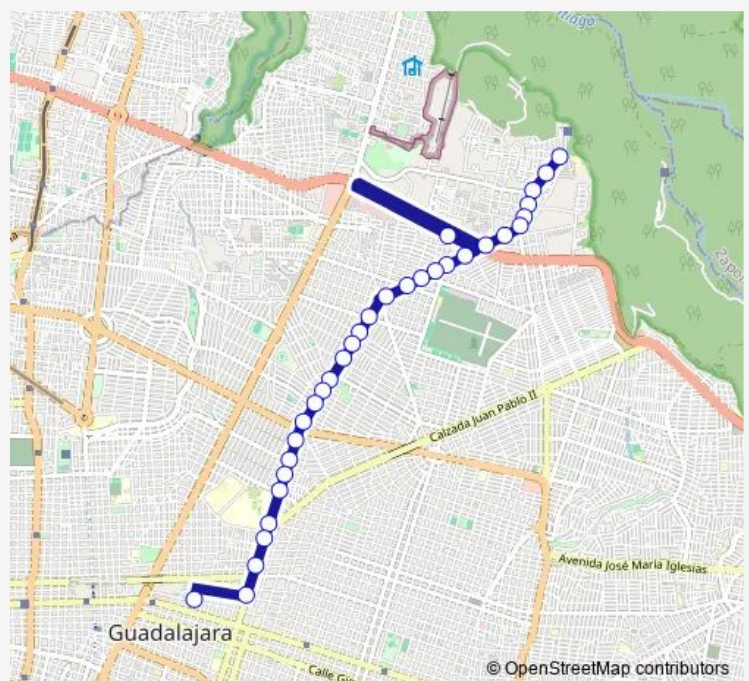

Nudo de Cempoaltepetl

Tula

Puerta Ensenada

Route schedule

Huentitan — Mariano Jimenez

Monday 05:30

Tuesday 05:30

Wednesday 05:30

Thursday 05:30

Friday 05:30

Saturday 05:30

Sunday 05:30

Route info

Direction: Huentitan

Stops: 32

Trip Duration: 0 hour 33 min

T03-C01 — Complementaira T03-C01 Belisario Complementaria

Puerto Altata

Circunvalación Oblatos

Monte Athos

Sierra Madre

Chimborazo

Sierra Morena

Imss Umae Occidente

Saturday 06:01

Sunday 06:01

Route info

Direction: Mariano Jimenez

Stops: 34

Trip Duration: 0 hour 34 min

Periferico Oriente

21 de Marzo