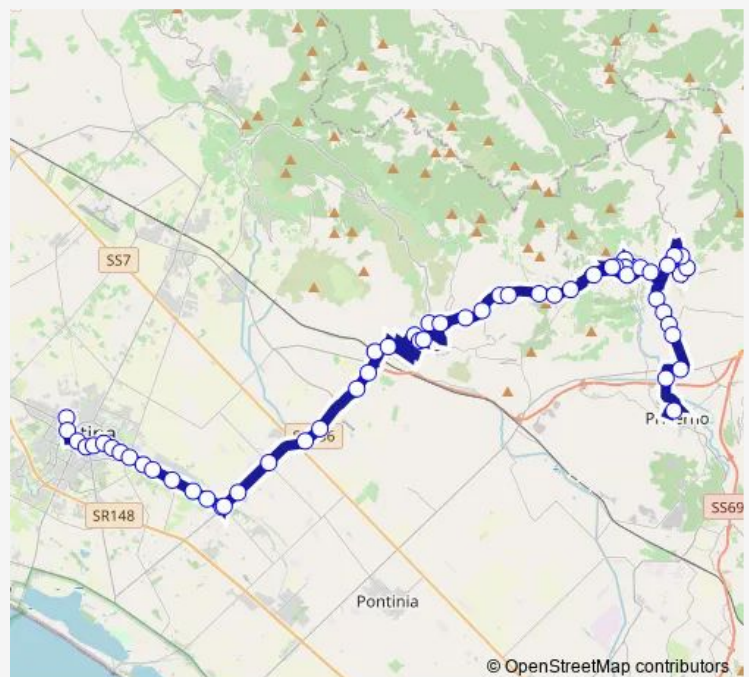

### Route schedule

Latina | Terminal Bus # f3092 — Priverno | Terminal Bus | Ist. Superiore T. Rossi # f3429

Monday 06:30

Tuesday 06:30

Wednesday 06:30

Thursday 06:30

Friday 06:30

Saturday 06:30

### Route info

Direction: Latina | Terminal Bus # f3092

Stops: 62

Trip Duration: 1 hour 40 min

Latina - Priverno # Pv26a

BusMaps

Sezze | Via Monti Lepini Via Campania # f3342

Sezze | Stazione FS # f3343