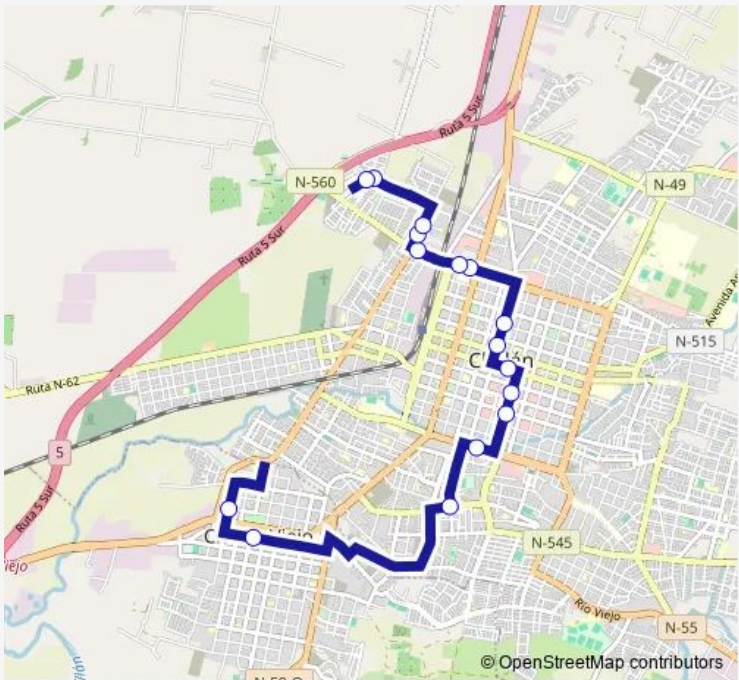

Bus C18_I Tejar Kennedy

[Go to website](#)

Direction
 Luis Araneda / DEL Rosario — Luis Antonio Riberos / Alvaro Rivera Munoz
 16 stops
[Open route schedule](#)

- Luis Araneda / DEL Rosario
- Juan Martinez DE Rozas / Angel Parra
- Rosauro Acuna / Pedro Aguirre Cerda
- Av. Collin / Arauco
- 5 DE Abril / Arturo Prat
- 5 DE Abril / EL Roble
- Constitucion / Arauco
- 18 DE Septiembre / Bulnes
- 18 DE Septiembre / Gamero
- Av. Ecuador / Av. Brasil
- Av. Ecuador / Av. Brasil
- Parque Lantano / Avda. Ruiz DE Gamboa
- LAS Rosas / Pasaje 2
- LAS Rosas / Pasaje 4
- Av. Nueva Poniente / Parque Nuevo Fray Jorge
- Luis Antonio Riberos / Alvaro Rivera Munoz

Route schedule
 Luis Araneda / DEL Rosario — Luis Antonio Riberos / Alvaro Rivera Munoz

Monday	07:17-21:17
Tuesday	07:17-21:17
Wednesday	07:17-21:17
Thursday	07:17-21:17
Friday	07:17-21:17
Saturday	07:17-21:17
Sunday	07:17-21:17

Route info
 Direction: Luis Araneda / DEL Rosario
 Stops: 16
 Trip Duration: 0 hour 27 min

C18_I Bus time schedules and route maps are available in an offline PDF at busmaps.com. Use the busmaps.com website to see live bus times, train schedule or subway schedule, and step-by-step directions for all public transit in Chillan

The schedule is provided in the local timezone. Times with "(+1)" indicate departures on the next day.

PDF file created on 2025-01-16

2024 BusMaps.com - All Rights Reserved