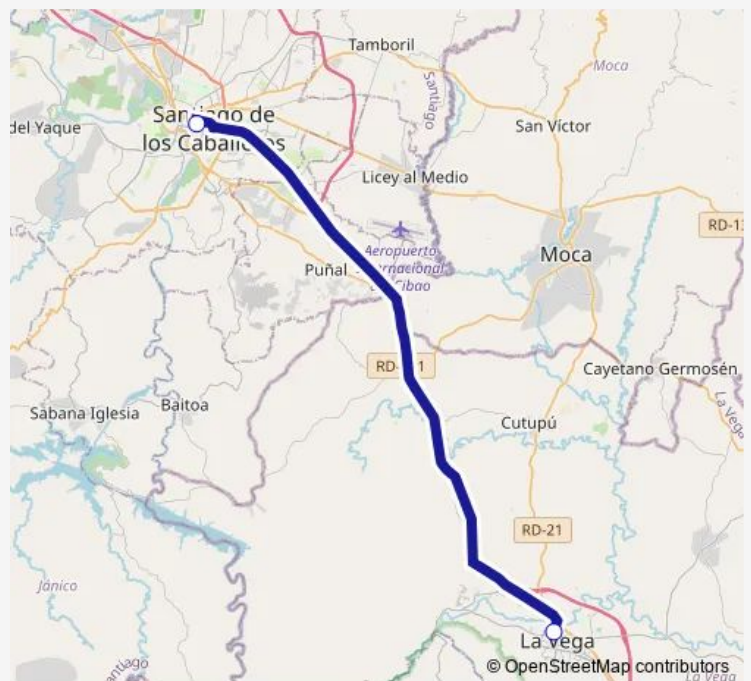

Bus Int 3 Ruta Santiago (Quinto Patio)-Expreso La Vega

[Go to website](#)

Direction

Terminal Santiago (Quinto Patio) 1 — Terminal Expreso La Vega 1

2 stops

[Open route schedule](#)

Terminal Santiago (Quinto Patio) 1

Terminal Expreso La Vega 1

Route schedule

Terminal Santiago (Quinto Patio) 1 — Terminal Expreso La Vega 1

Monday	06:00
Tuesday	06:00
Wednesday	06:00
Thursday	06:00
Friday	06:00
Saturday	06:00
Sunday	06:00

Route info

Direction: Terminal Santiago (Quinto Patio) 1

Stops: 2

Trip Duration: 0 hour 39 min

■ Int 3 — Ruta Santiago (Quinto Patio)-Expreso La Vega

Direction

Terminal Expreso La Vega 1 — Terminal Santiago (Quinto Patio) 1

Wednesday 06:00

Thursday 06:00

Friday 06:00

Saturday 06:00

Sunday 06:00

Route info

Direction: Terminal Expreso La Vega 1

Stops: 2