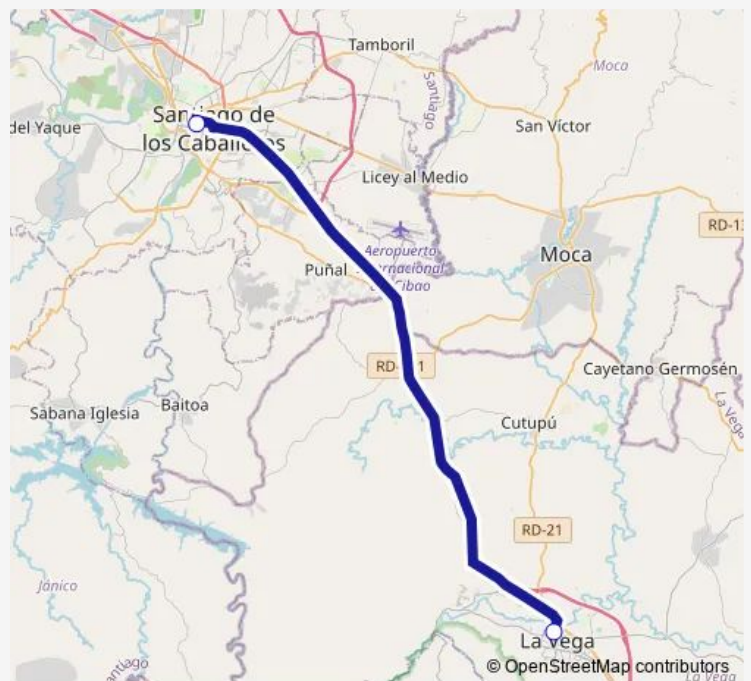

Bus Int 3 Ruta Santiago (Quinto Patio)-Expreso La Vega

[Go to website](#)

Direction

Terminal Santiago (Quinto Patio) 1 — Terminal Expreso La Vega 1

2 stops

[Open route schedule](#)

Terminal Santiago (Quinto Patio) 1

Terminal Expreso La Vega 1

Route schedule

Terminal Santiago (Quinto Patio) 1 — Terminal Expreso La Vega 1

Monday	06:00
Tuesday	06:00
Wednesday	06:00
Thursday	06:00
Friday	06:00
Saturday	06:00
Sunday	06:00

Route info

Direction: Terminal Santiago (Quinto Patio) 1

Stops: 2

Trip Duration: 0 hour 39 min

■ Int 3 — Ruta Santiago (Quinto Patio)-Expreso La Vega

Direction

Terminal Expreso La Vega 1 — Terminal Santiago (Quinto Patio) 1

Wednesday 06:00

Thursday 06:00

Friday 06:00

Saturday 06:00

Sunday 06:00

Route info

Direction: Terminal Expreso La Vega 1

Stops: 2