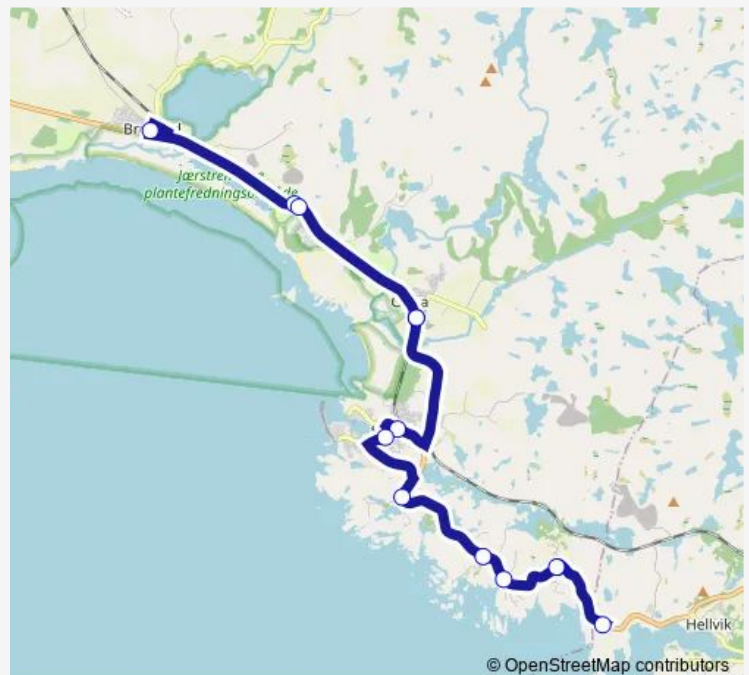

Route schedule

Haver — Oгна skule

Monday 07:37

Tuesday 07:37

Wednesday 07:37

Thursday 07:37

Friday 07:37

Saturday —

Sunday —

Route info

Direction: Haver

Stops: 11

Trip Duration: 0 hour 20 min

■ Sk1902

Direction

Haver — Oгна skule

11 stops

[Open route schedule](#)

Haver

Holmane

Tuen

Vatnamo

Sannarnes

Vatnamo