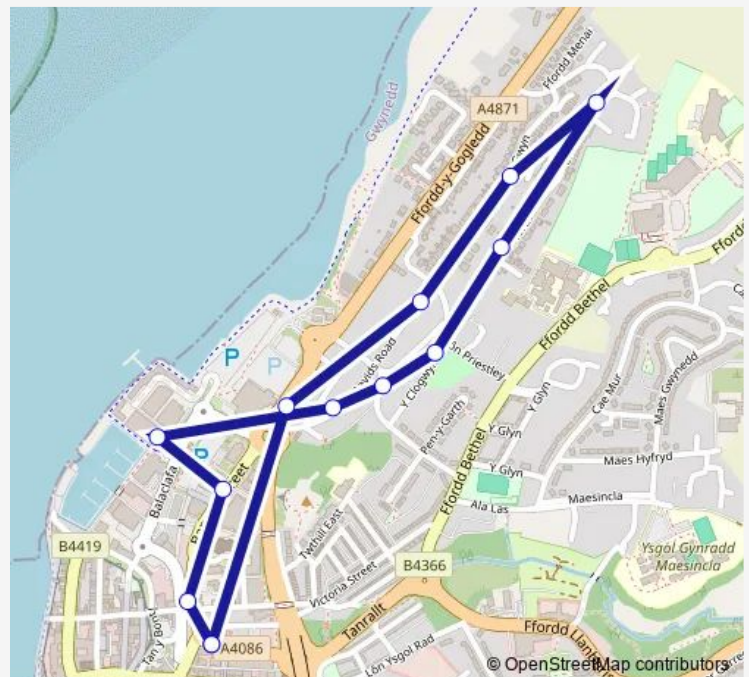

Bus G3 Caernarfon - Caernarfon via Victoria Dock, Cae Gwyn

[Go to website](#)

Direction

Caernarfon Bus Station Stand A — Caernarfon Bus Station Stand A

13 stops

[Open route schedule](#)

Caernarfon Bus Station Stand A

Turf Square

Asda C

Victoria Dock

Gwyddfwr

Brynafon

Wilmar

Yr Hwylfa

Cae Gwyn

Llys Gwyn

Kiltynan

Morrisons

Caernarfon Bus Station Stand A

Route schedule

Caernarfon Bus Station Stand A — Caernarfon Bus Station Stand A

Monday 08:10-17:55

Tuesday 08:10-17:55

Wednesday 08:10-17:55

Thursday 08:10-17:55

Friday 08:10-17:55

Saturday 08:10-17:55

Sunday —

Route info

Direction: Caernarfon Bus Station Stand A

Stops: 13

Trip Duration: 0 hour 12 min