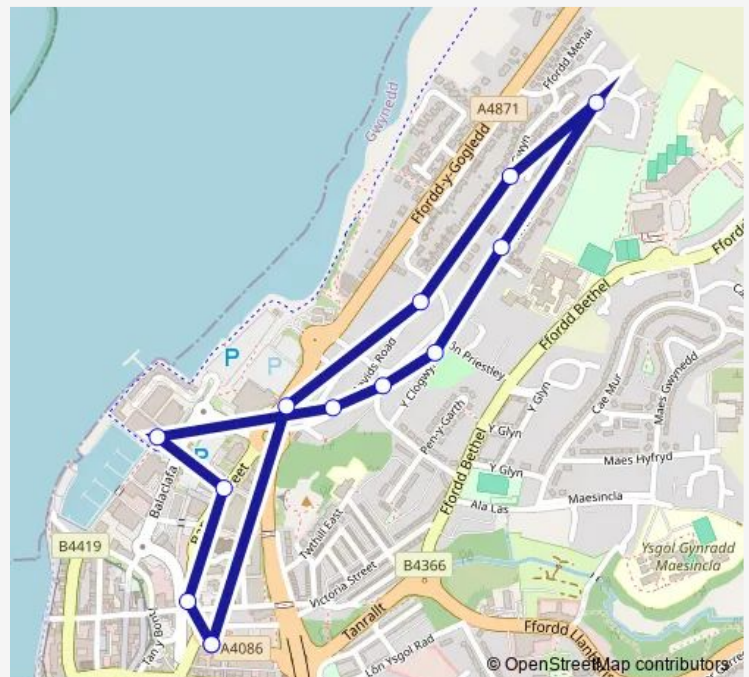

Bus G3 Caernarfon - Caernarfon via Victoria Dock, Cae Gwyn

[Go to website](#)

Direction

Caernarfon Bus Station Stand A — Caernarfon Bus Station Stand A

13 stops

[Open route schedule](#)

Caernarfon Bus Station Stand A

Turf Square

Asda C

Victoria Dock

Gwyddfwr

Brynafon

Wilmar

Yr Hwylfa

Cae Gwyn

Llys Gwyn

Kiltynan

Morrisons

Caernarfon Bus Station Stand A

Route schedule

Caernarfon Bus Station Stand A — Caernarfon Bus Station Stand A

Monday 08:10-17:55

Tuesday 08:10-17:55

Wednesday 08:10-17:55

Thursday 08:10-17:55

Friday 08:10-17:55

Saturday 08:10-17:55

Sunday —

Route info

Direction: Caernarfon Bus Station Stand A

Stops: 13

Trip Duration: 0 hour 12 min