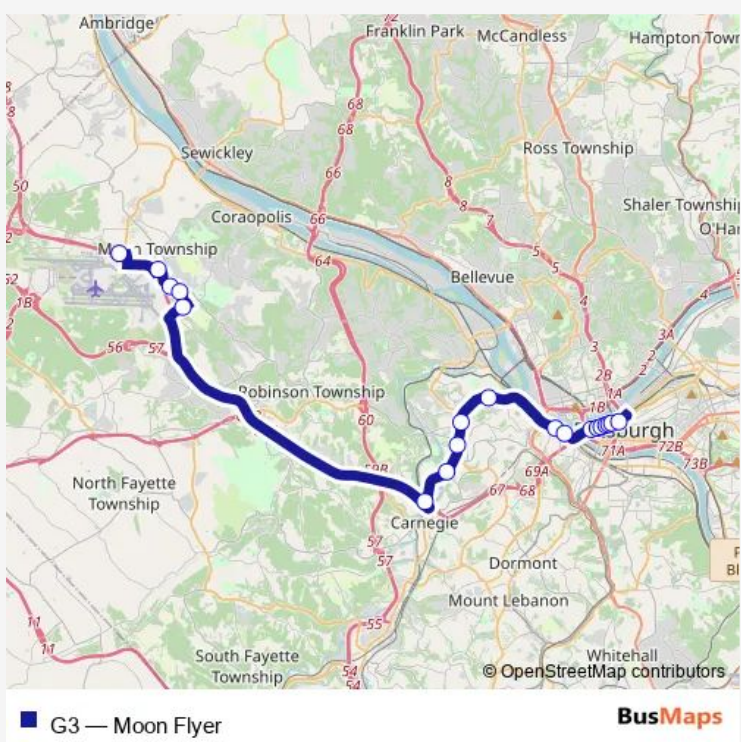

**Bus G3 Moon Flyer**

[Go to website](#)

**Direction**  
 University Blvd Park AND Ride AT Shelter — East Busway + Penn Station C

19 stops

[Open route schedule](#)

- University Blvd Park AND Ride AT Shelter
- CHERRINGTON PKWY AT CORAOPOLIS HEIGHTS RD
- CHERRINGTON PKWY OPP #1000 (EATON)
- CHERRINGTON PKWY OPP #1200 (SERVICELINK)
- EWING RD OPP COVENTRY HEALTH CARE
- West Busway + Bell Station C
- West Busway + Idlewood Station C
- West Busway + Crafton Station C
- West Busway + Ingram Station C
- West Busway + Sheraden Station C
- W Carson ST + Gateway View Plaza
- W Carson ST + Duquesne Incline
- Liberty AVE + Gateway #4
- LIBERTY AVE + MARKET ST
- Liberty AVE + Sixth Ave
- Liberty AVE + 9TH St
- Liberty AVE + Smithfield St
- Liberty AVE + William Penn Pl
- East Busway + Penn Station C

**Route schedule**  
 University Blvd Park AND Ride AT Shelter — East Busway + Penn Station C

Monday	05:54-17:02
Tuesday	05:54-17:02
Wednesday	05:54-17:02
Thursday	05:54-17:02
Friday	05:54-17:02
Saturday	—
Sunday	—

**Route info**

Direction: University Blvd Park AND Ride AT Shelter

Stops: 19

Trip Duration: 0 hour 49 min

## Direction

East Busway + Penn Station C — University Blvd Park  
AND Ride AT Shelter

18 stops

[Open route schedule](#)

East Busway + Penn Station C

Liberty AVE + Smithfield St

LIBERTY AVE + TITO WAY

LIBERTY AVE + FIFTH AVE