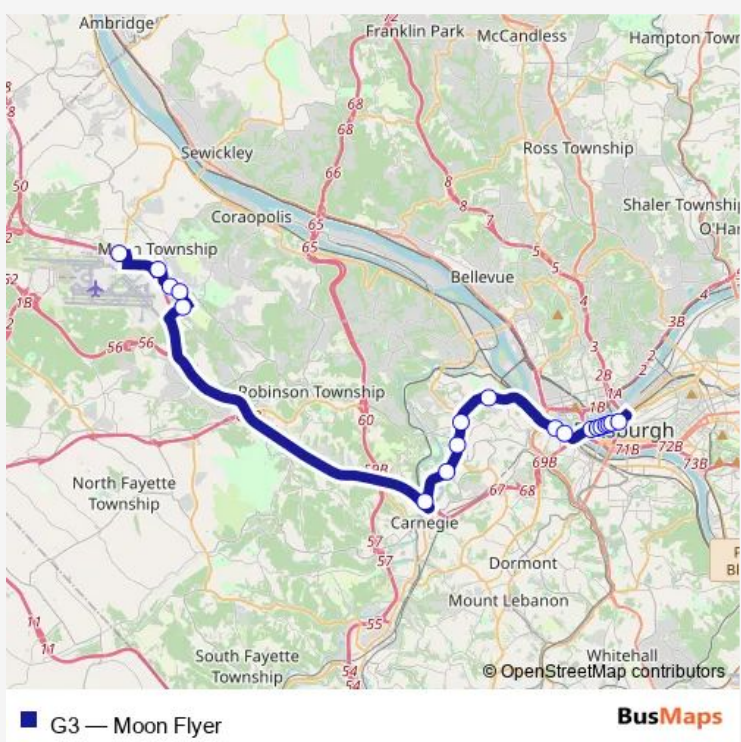

Bus G3 Moon Flyer

[Go to website](#)

Direction
 University Blvd Park AND Ride AT Shelter — East Busway + Penn Station C

19 stops

[Open route schedule](#)

- University Blvd Park AND Ride AT Shelter
- Cherrington Pkwy AT Coraopolis Heights Rd
- Cherrington Pkwy OPP #1000 (Eaton)
- Cherrington Pkwy OPP #1200 (Servicelink)
- Ewing RD OPP Coventry Health Care
- West Busway + Bell Station C
- West Busway + Idlewood Station C
- West Busway + Crafton Station C
- West Busway + Ingram Station C
- West Busway + Sheraden Station C
- W Carson ST + Gateway View Plaza
- W Carson ST + Duquesne Incline
- Liberty AVE + Gateway #4
- Liberty AVE + Market St
- Liberty AVE + Sixth Ave
- Liberty AVE + 9TH St
- Liberty AVE + Smithfield St
- Liberty AVE + William Penn Pl
- East Busway + Penn Station C

Route schedule
 University Blvd Park AND Ride AT Shelter — East Busway + Penn Station C

Monday	05:54-17:01
Tuesday	05:54-17:01
Wednesday	05:54-17:01
Thursday	05:54-17:01
Friday	05:54-17:01
Saturday	—
Sunday	—

Route info

Direction: University Blvd Park AND Ride AT Shelter

Stops: 19

Trip Duration: 0 hour 49 min

Direction

East Busway + Penn Station C — University Blvd Park
AND Ride AT Shelter

18 stops

[Open route schedule](#)

Direction: East Busway + Penn Station C

Stops: 18

Trip Duration: 0 hour 46 min

G3 Bus time schedules and route maps are available in an offline PDF at busmaps.com. Use the busmaps.com website to see live bus times, train schedule or subway schedule, and step-by-step directions for all public transit in Pittsburgh