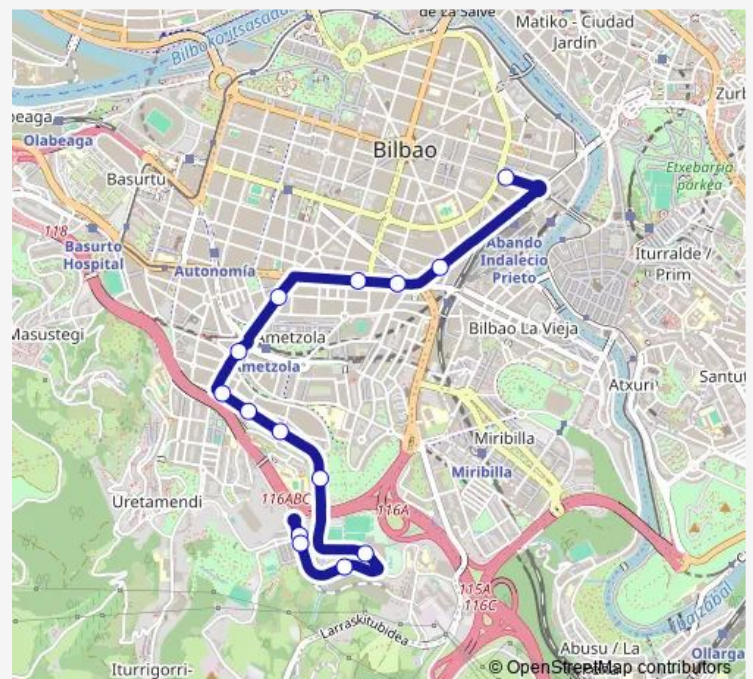

### Route info

Direction: Betolatz 51

Stops: 21

Trip Duration: 0 hour 25 min

G3 — Larraskitu - Plaza Circular