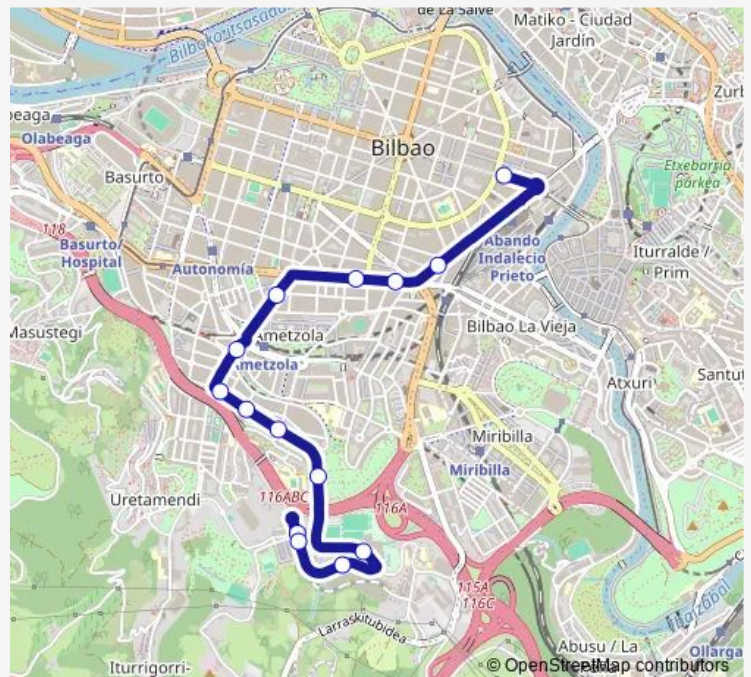

Thursday —

Friday 00:00-23:30

Saturday 00:00-23:30

Sunday —

Route info

Direction: Gran VÍA 8

Stops: 35

Trip Duration: 0 hour 23 min