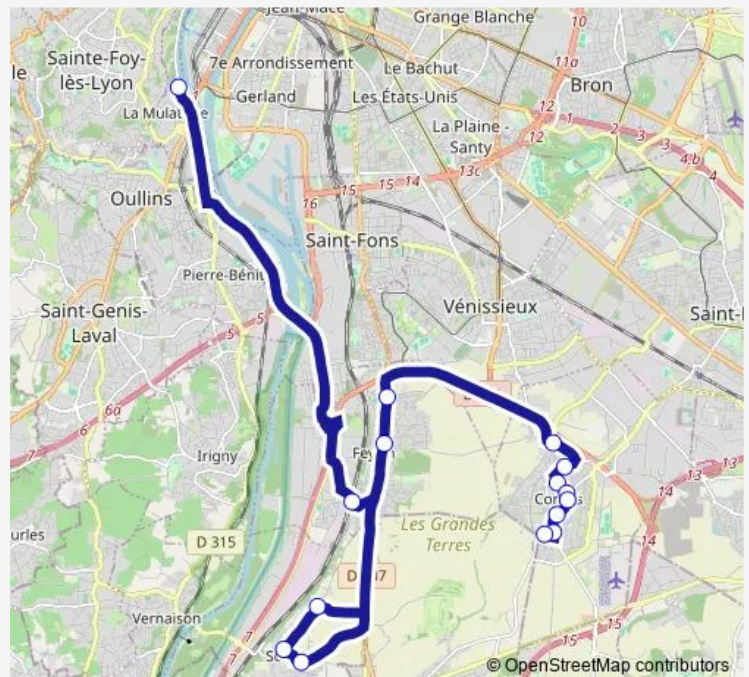

Solaize - Mairie

Feyzin - Begude

Feyzin - LA Tour

Corbas - Cimetiere

Corbas - Route DE ST Priest

Corbas - Vignerme

Corbas - Square Meunier

Corbas - Square Meunier

Thursday —

Friday —

Saturday —

Sunday —

Route info

Direction: LA Mulatiere - Lycee Bellevue

Stops: 15

Trip Duration: 0 hour 42 min