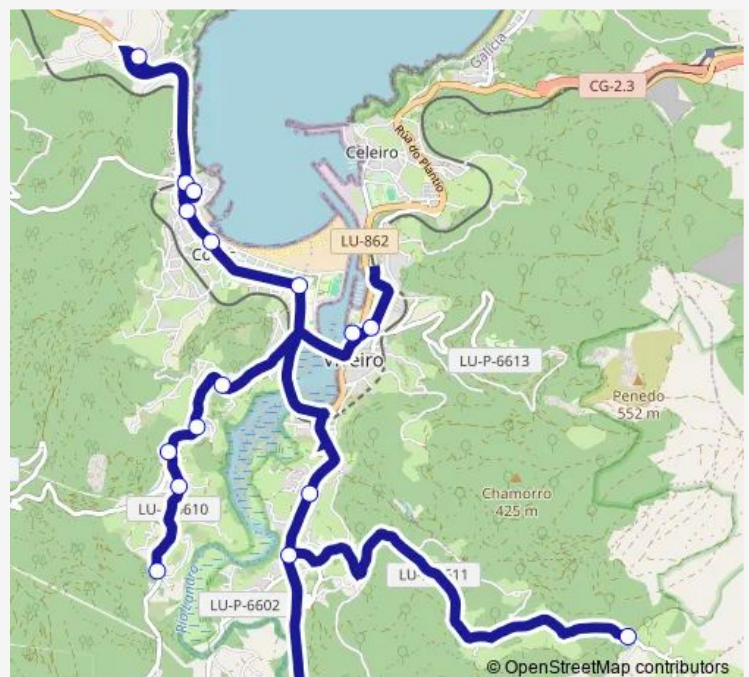

Vieiro (Escola)

Igrexa Vieiro

A Cabana (Vieiro)

Valdeflores

Magazos

Landrove-Ponte

Cruce Bustelo

Route schedule

Viveiro E.A. — Cruce Bustelo

Monday 14:35

Tuesday 14:35

Wednesday 14:35

Thursday 14:35

Friday 14:35

Saturday —

Sunday —

Route info

Direction: Viveiro E.A.

Stops: 17

Trip Duration: 0 hour 45 min

Xg618041 — Viveiro E.A. - Cruce Bustelo

Xg618041 Bus time schedules and route maps are available in an offline PDF at busmaps.com. Use the busmaps.com website to see live bus times, train schedule or subway schedule, and step-by-step directions for all public transit in Viveiro