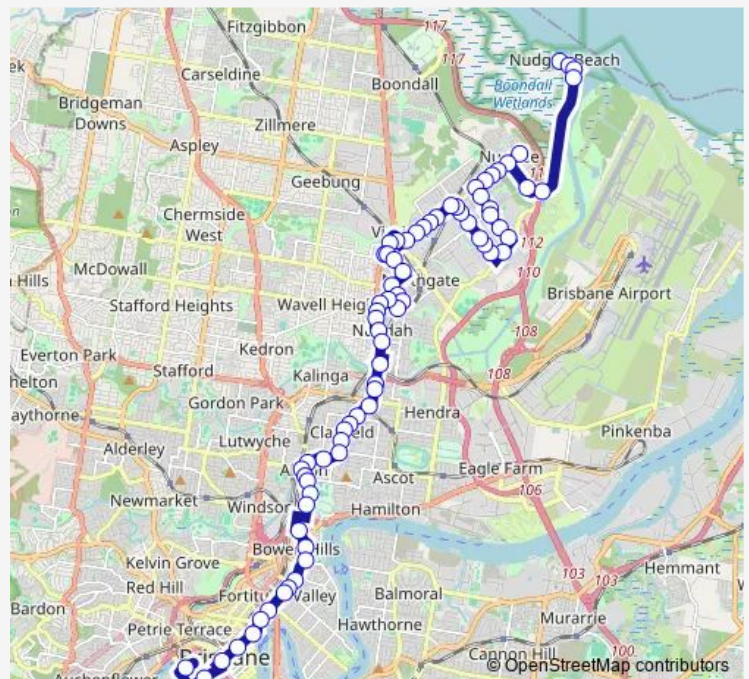

Saturday 06:39-23:01

Sunday 09:36-21:03

**Route info**

Direction: Oquinn St at Nudgee Beach, stop 39

Stops: 75

Trip Duration: 1 hour 16 min

306 — Nudgee/Toombul - City

Tufnell Rd at Earnshaw Road, stop 27

Tufnell Rd at Langton Street, stop 31

Tufnell Rd near St Vincents Rd, stop 31a

Royal Pde at Banyo, stop 30

Saint Vincents Rd at Chapel Street, stop 28

Saint Vincents Rd at Blinzinger Road, stop 27

Saint Vincents Rd at George Street, stop 26

Saint Vincents Rd at First Street, stop 25

Saint Vincents Rd at Meadfoot Road, stop 24

Toombul Rd near Wellington St, stop 23/22

Sandgate Rd at Virginia School, stop 21/20

Sandgate Rd at Royal Street, stop 19a

## Route info

Direction: Cultural

Stops: 78

Trip Duration: 1 hour 18 min

Sandgate Rd at London Street, stop 26

Sandgate Rd at Clayfield, stop 27

Sandgate Rd at Collins Street, stop 28

Sandgate Rd at Eliza Street, stop 30