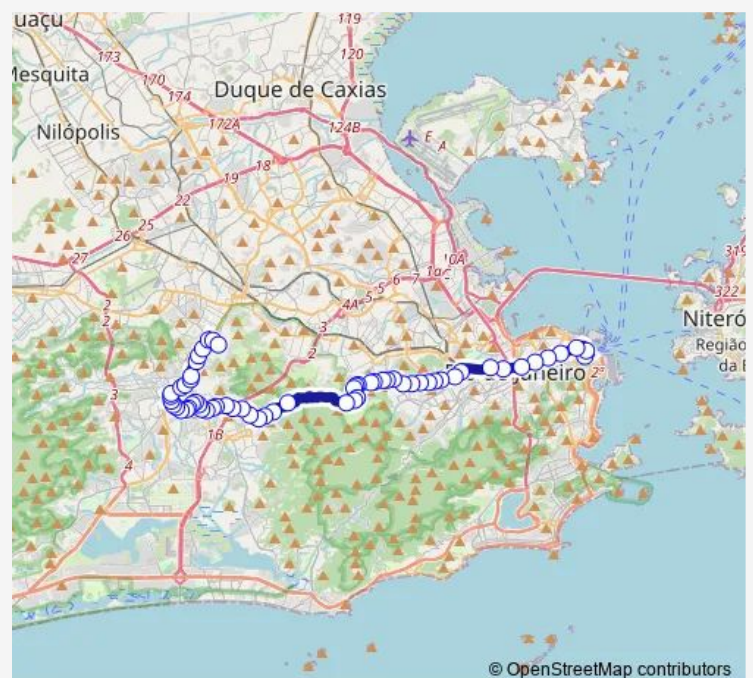

Miguel Galvão

Pedro de Calazans

Vila Cabuçu

Route schedule

Ponto Final: Castelo : Linha 306 — Praça Seca : Linhas para o Castelo

Monday	00:00
Tuesday	00:00
Wednesday	00:00
Thursday	00:00
Friday	00:00
Saturday	00:00
Sunday	00:00

Route info

Direction: Ponto Final: Castelo : Linha 306

Stops: 61

Trip Duration: 1 hour 24 min

306 — Praça Seca - Castelo

BusMaps

Barro Preto

Cachoeirinha