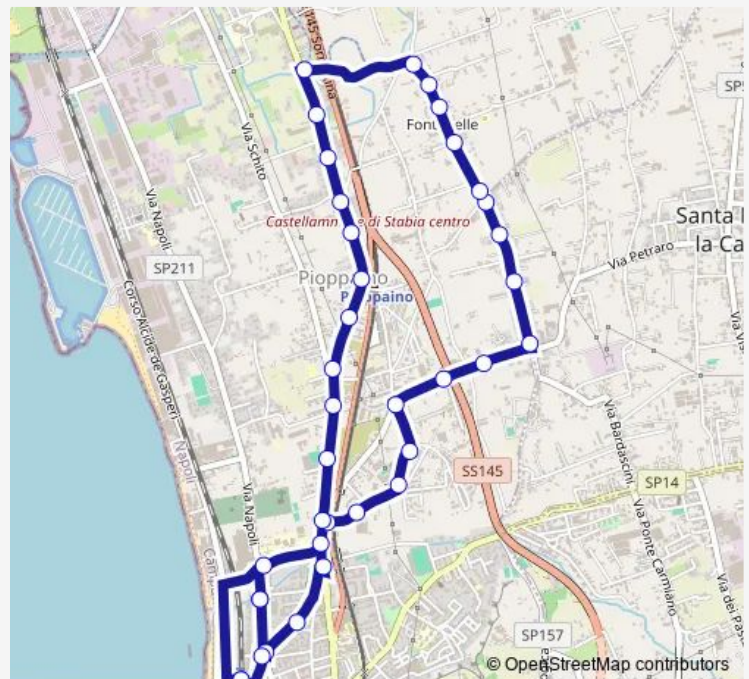

Bus 306 CSM Linea 6 Piazza Spartaco - Via Ponte Persica - Piazza Spartaco

[Go to website](#)

Direction

Castellammare - P.za Matteotti , Fs — Castellammare - P.za Matteotti , Fs

37 stops

[Open route schedule](#)

Route schedule

Castellammare - P.za Matteotti , Fs — Castellammare - P.za Matteotti , Fs

Monday	06:00-22:10
Tuesday	06:00-22:10
Wednesday	06:00-22:10
Thursday	06:00-22:10
Friday	06:00-22:10
Saturday	06:00-22:10
Sunday	06:00-22:10

Route info

Direction: Castellammare - P.za Matteotti , Fs

Stops: 37

Trip Duration: 0 hour 40 min

■ 306 — CSM Linea 6 Piazza Spartaco - Via Ponte Persica - Piazza Spartaco

Castellammare - Via Fontanelle , 311 incr.