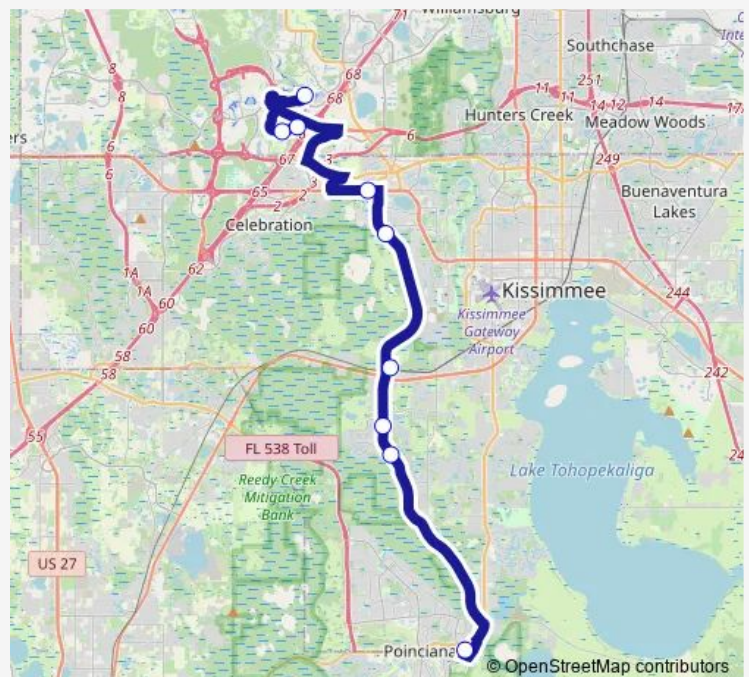

## Bus 306 Disney Direct/Poinciana

[Go to website](#)

W Irlo Bronson MEM HWY AND Scott Blvd

Poinciana Blvd

Poinciana Sunrail Station

S Poinciana Blvd AND Octavia Blvd

S Poinciana Blvd AND Crescent Lakes Way

Walmart DR AND Towne Center Dr

### Route schedule

Chelonia PKY AND Bonnet Creek Resort Ln — Walmart DR AND Towne Center Dr

Monday	17:15
Tuesday	17:15
Wednesday	17:15
Thursday	17:15
Friday	17:15
Saturday	17:15
Sunday	17:15

### Route info

Direction: Chelonia PKY AND Bonnet Creek Resort Ln

Stops: 9

Trip Duration: 1 hour 11 min