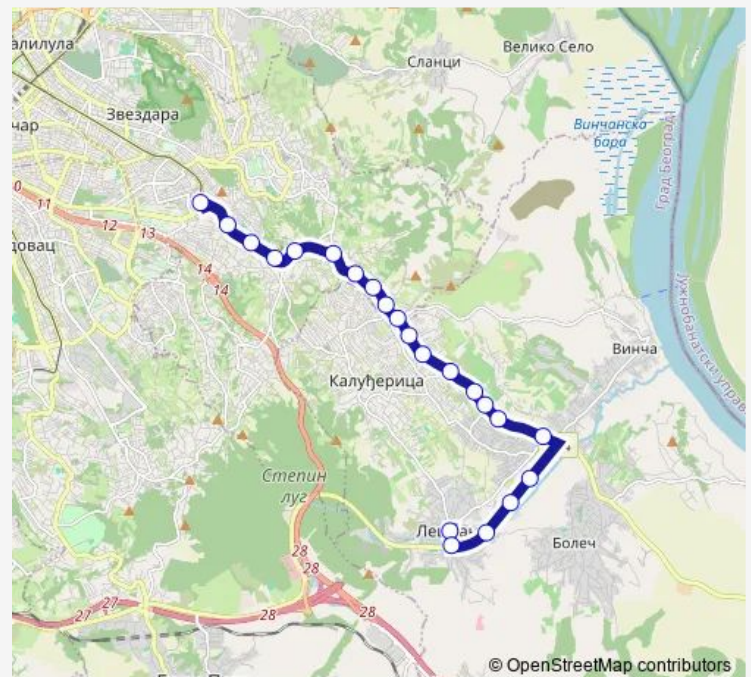

Saturday 03:50-24:00

Sunday 03:50-24:00

Route info

Direction: Leštane

Stops: 22

Trip Duration: 0 hour 36 min

306 — Ustanička - Leštane

Direction

Ustanička — Leštane

22 stops

[Open route schedule](#)

Ustanička

Bajdina

Mirjevaska

Oš Dragojlo Dudić

Pirandelova

Leštane

Route schedule

Ustanička — Leštane

Monday 04:30-23:25

Tuesday 04:30-23:25

Wednesday 04:30-23:25

Thursday 04:30-23:25

Friday 04:30-23:25