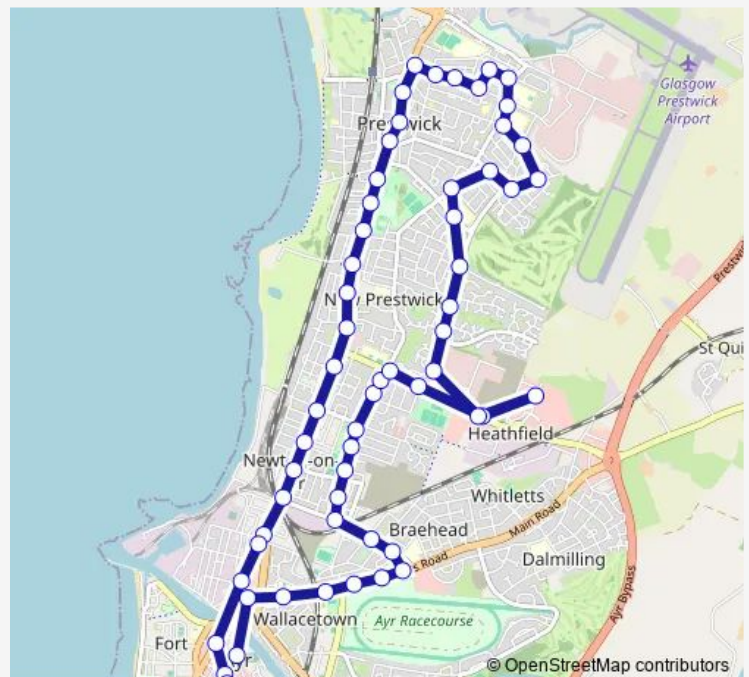

Newton Primary School

Burnett Terrace

Hawkhill Avenue

Hawkhill Avenue

Walker Road

Walker Road

Wilson Street

Britannia Place

Thursday 09:30-18:50

Friday 09:30-18:50

Saturday —

Sunday 08:00-10:00

Route info

Direction: Newmarket Street

Stops: 59

Trip Duration: 0 hour 37 min