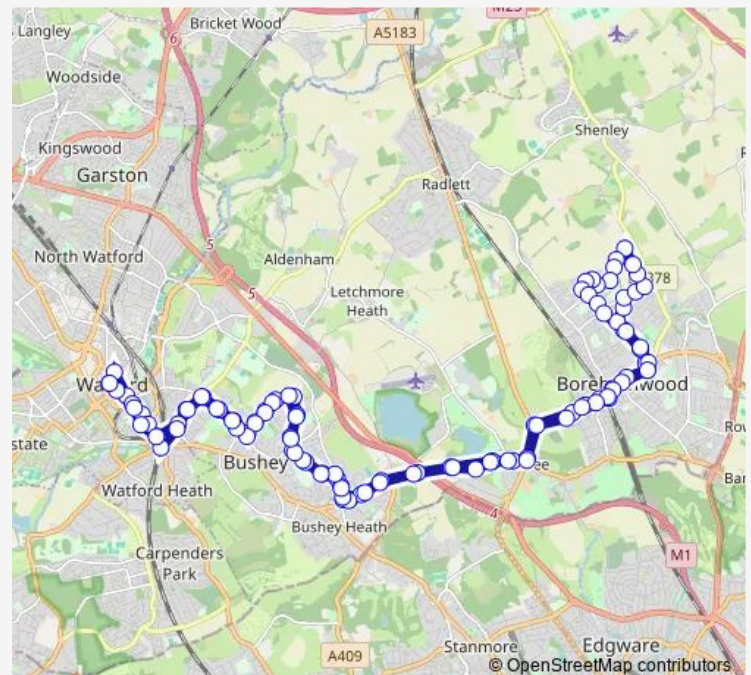

Water Lane

Watford High Street Railway Station

Tesco

Waterfields Way

Bushey Arches

Hillside Road

James Close

Aldenham Road

Little Reddings School

Chiltern Close

Wendover Way

Route schedule

High Street — High Street

Monday 05:52-17:10

Tuesday 05:52-17:10

Wednesday 05:52-17:10

Thursday 05:52-17:10

Friday 05:52-17:10

Saturday 07:10-17:05

Sunday —

Route info

Direction: High Street

Stops: 107

Trip Duration: 1 hour 40 min

306 — Watford - Borehamwood (Circular)

Oundle Avenue

The Four Tubs

Harriet Way

Holly Grove

Titian Avenue

Caldecote Gardens

Rosary Priory