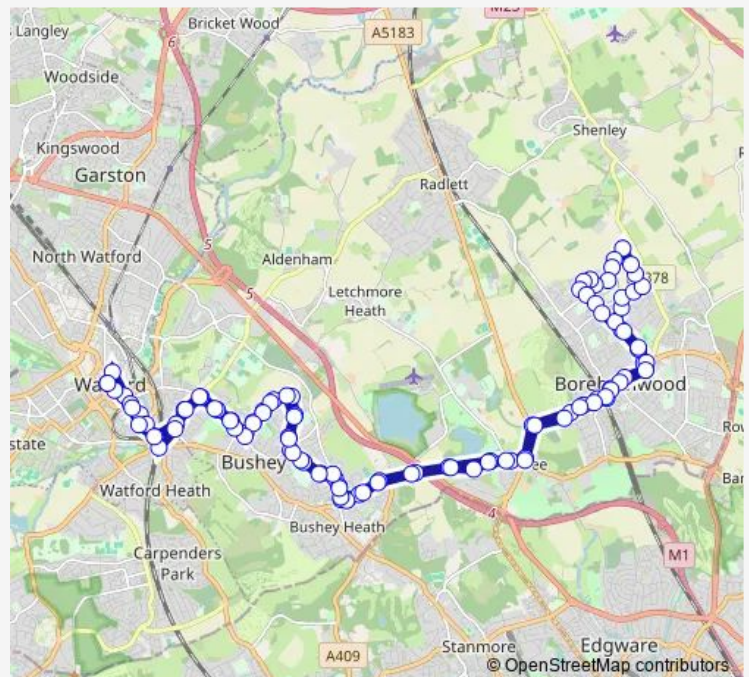

Little Reddings School

Chiltern Close

Wendover Way

Route schedule

High Street — High Street

Monday 05:52-17:10

Tuesday 05:52-17:10

Wednesday 05:52-17:10

Thursday 05:52-17:10

Friday 05:52-17:10

Saturday 07:10-17:05

Sunday —

Route info

Direction: High Street

Stops: 107

Trip Duration: 1 hour 55 min

306 — Watford - Borehamwood (Circular)

Oundle Avenue

The Four Tubs

Harriet Way

Holly Grove

Titian Avenue

Caldecote Gardens

Rosary Priory