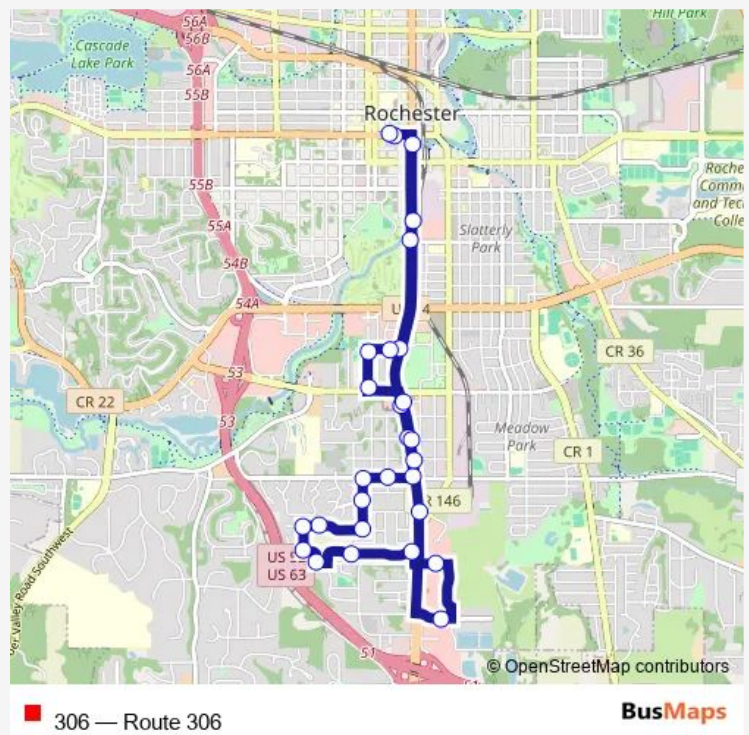

Bus 306 Route 306

[Go to website](#)

Direction
 Downtown Transit Center Station A — Downtown Transit Center Station C
 28 stops
[Open route schedule](#)

- Downtown Transit Center Station A
- Broadway Avenue South and 9th Street Southeast
- Broadway and 14 Street South
- Along Broadway Avenue South and South of 16th Street Southeast
- Broadway Avenue South and 18th Street Southwest
- Broadway Avenue and 20th Street Southeast
- 20th Street Southwest and 3rd Avenue Southwest
- 20th Street Southwest and 5th Avenue Southwest
- Apple Ridge Boulevard Southwest and 5th Avenue Southwest
- 23rd Street Southwest and 5th Avenue Southwest
- Along 23rd Street Southwest and K Line Lane Southwest
- Highview Avenue Southwest and 23rd Street Southwest
- Meadow Hills Drive Southwest AND Highview Avenue Southwest
- 25th Street Southwest and Meadow Hills Drive Southwest
- Meadow Run Drive Southwest and 24th Street Southwest
- Meadow Run Drive Southwest and West Frontage Road Southwest
- 28th St Southeast Of Broadway
- Along 25th St Southeast And 500 East Of Broadway Avenue South

Route info

Direction: Downtown Transit Center Station A
 Stops: 28
 Trip Duration: 0 hour 33 min

Along Broadway Avenue South and South of 21st Street
Northeast

Broadway Avenue South and 19th Street Southeast

Broadway Avenue South and 18th Street Southeast

Along Broadway Avenue South and South of 16th Street
Southeast

16th Street Southwest and 4th Avenue Southwest

14th Street Southwest and 4th Avenue Southwest

14th Street Southwest and 2nd Avenue Southwest

Along Broadway Avenue South and North of 9th Street
Southeast

Along Broadway Avenue South and North of 3rd Street
Southeast

Downtown Transit Center Station C