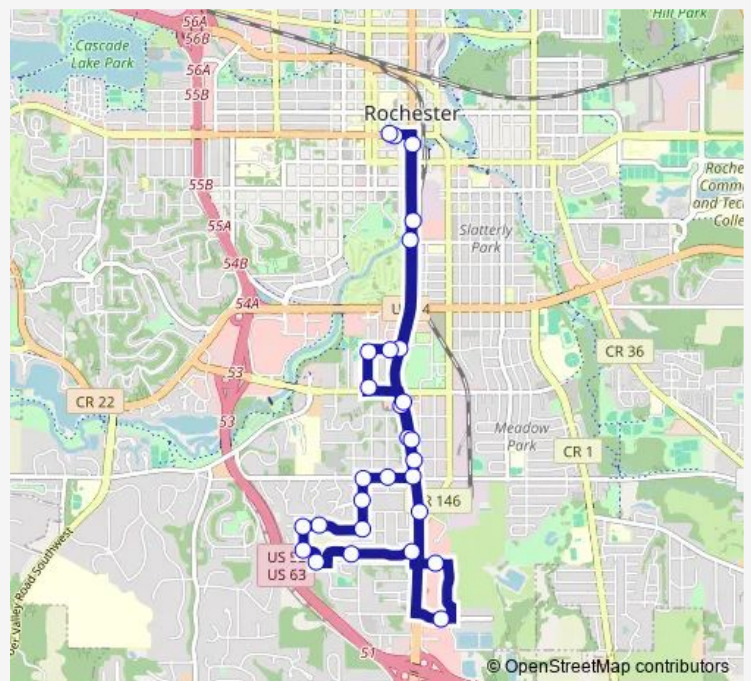

Bus 306 Route 306

[Go to website](#)

Direction
 Downtown Transit Center Station A — Downtown Transit Center Station C
 28 stops
[Open route schedule](#)

- Downtown Transit Center Station A
- Broadway Avenue South and 9th Street Southeast
- Broadway and 14 Street South
- Along Broadway Avenue South and South of 16th Street Southeast
- Broadway Avenue South and 18th Street Southwest
- Broadway Avenue and 20th Street Southeast
- 20th Street Southwest and 3rd Avenue Southwest
- 20th Street Southwest and 5th Avenue Southwest
- Apple Ridge Boulevard Southwest and 5th Avenue Southwest
- 23rd Street Southwest and 5th Avenue Southwest
- Along 23rd Street Southwest and K Line Lane Southwest
- Highview Avenue Southwest and 23rd Street Southwest
- Meadow Hills Drive Southwest AND Highview Avenue Southwest
- 25th Street Southwest and Meadow Hills Drive Southwest
- Meadow Run Drive Southwest and 24th Street Southwest
- Meadow Run Drive Southwest and West Frontage Road Southwest
- Shopko South
- Walmart South

Route info

Direction: Downtown Transit Center Station A
 Stops: 28
 Trip Duration: 0 hour 39 min

306 — Route 306

Along Broadway Avenue South and South of 21st Street
Northeast

Broadway Avenue South and 19th Street Southeast

Broadway Avenue South and 18th Street Southeast

Along Broadway Avenue South and South of 16th Street
Southeast

16th Street Southwest and 4th Avenue Southwest

14th Street Southwest and 4th Avenue Southwest

14th Street Southwest and 2nd Avenue Southwest

Along Broadway Avenue South and North of 9th Street
Southeast

Along Broadway Avenue South and North of 3rd Street
Southeast

Downtown Transit Center Station C