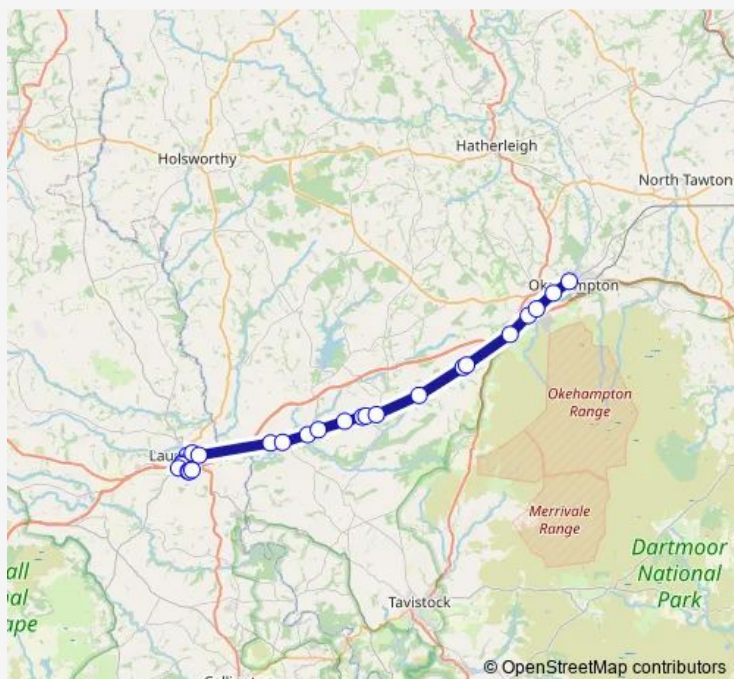

Kensley Valley Meadow

Hurdon Road

Launceston Hospital

Route schedule

Railway Station — Westgate Street

Monday 07:30-18:25

Tuesday 07:30-18:25

Wednesday 07:30-18:25

Thursday 07:30-18:25

Friday 07:30-18:25

Saturday 07:30-18:25

Sunday —

Route info

Direction: Railway Station

Stops: 25

Trip Duration: 0 hour 45 min

■ 306 — Okehampton - Launceston

Pennygillam

St Johns Road

Western Road

Westgate Street

Direction

Westgate Street — Railway Station

29 stops

Friday 06:28-17:28

Saturday 06:28-17:28

Sunday —

Route info

Direction: Westgate Street

Stops: 29

Trip Duration: 0 hour 49 min

New Road Cross