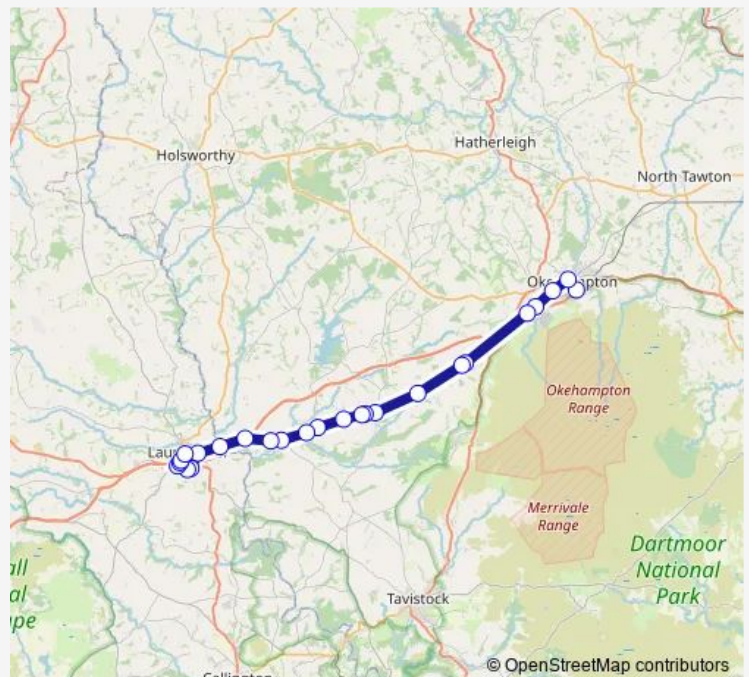

Thursday 07:30-18:25

Friday 07:30-18:25

Saturday 07:30-18:25

Sunday —

Route info

Direction: Railway Station

Stops: 25

Trip Duration: 0 hour 45 min

306 — Launceston - Okehampton

Pennygillam

St Johns Road

Western Road

Westgate Street

Direction

Westgate Street — Railway Station

29 stops

[Open route schedule](#)

Westgate Street

Western Road

Woburn Road Junction

Pennygillam

Landlake Road

Launceston Hospital

Hurdon Road

Friday 06:28-17:28

Saturday 06:28-17:28

Sunday —

Route info

Direction: Westgate Street

Stops: 29

Trip Duration: 0 hour 49 min

New Road Cross