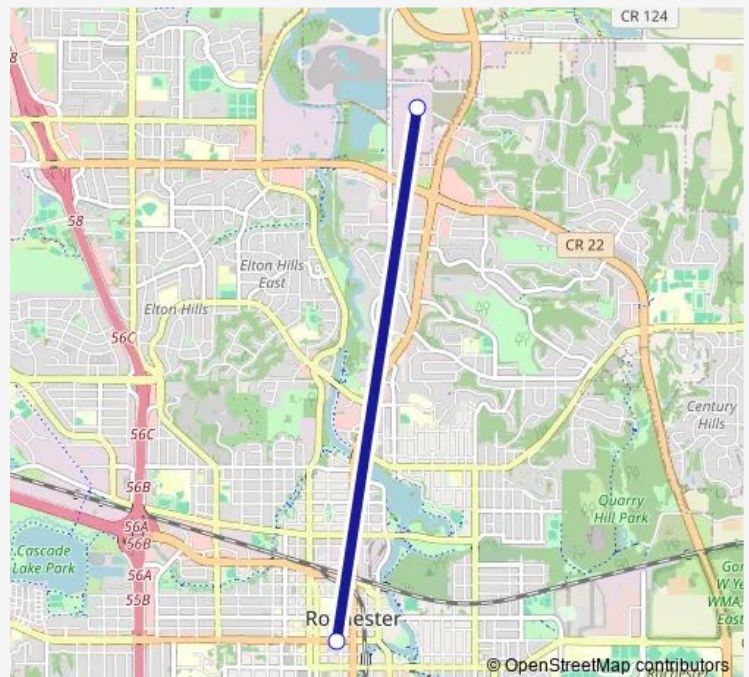

20 ST SW AND 1 AVE Sw

20 ST SW AND 3 AVE Sw

20 ST SW AND 4 AVE Sw

5 AVE SW AND 20 ST Sw

5 AVE SW AND Apple RDG Blvd Sw

5 AVE SW AND 23 ST Sw

23 ST AND W OF Kline LN Sw

Highw AVE SW AND 23 ST Sw

Highw AVE AND MDW HLS DR Sw

MDW HLS DR SW AND 25 ST Sw

25 ST SW AND MDW RUN DR Sw

MDW RUN DR SW AND 24 ST Sw

MDW RUN DR AND W FR RD Sw

MDW RUN DR SW AND W FR Rd

W FR RD SW AND 25 ST Se

28 ST SE AND E OF Bdwy AVE S

### Route schedule

Downtown Transit CTR A — Downtown Transit CTR A

Monday 15:40

Tuesday 15:40

Wednesday 15:40

Thursday 15:40

Friday 15:40

Saturday —

### Route info

Direction: Downtown Transit CTR A

Stops: 31

Trip Duration: 0 hour 33 min

Bdwy AVE S AND 3 AVE Se

Bdwy AVE S AND 21 ST Se

Bdwy AVE S AND 19 ST Se

Bdwy AVE S AND 18 ST Se