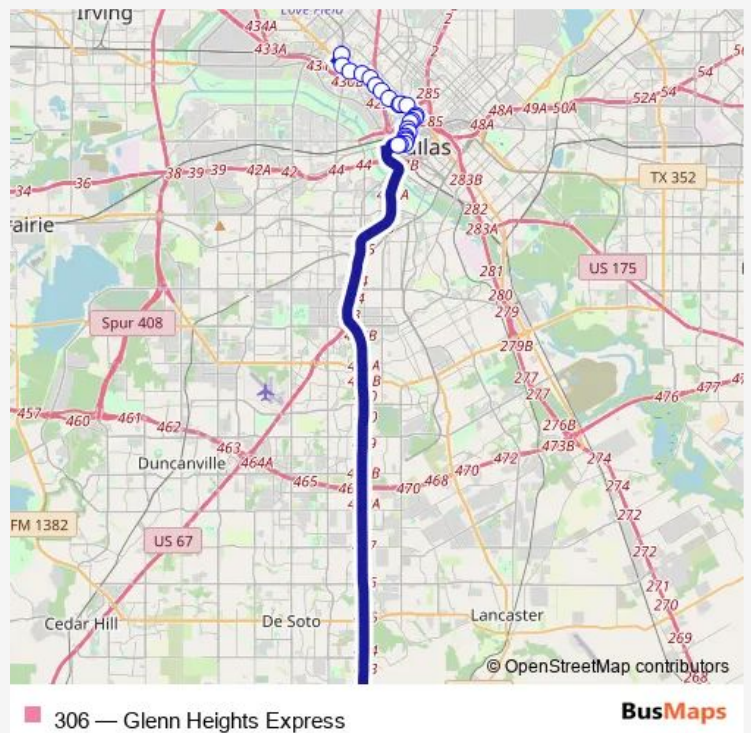

Bus 306 Glenn Heights Express

[Go to website](#)

Direction
 Glenn Heights P & R — Southwest Medical District/Parkland
 25 stops
[Open route schedule](#)

- Glenn Heights P & R
- Young @ Record - E - Ns
- Young @ Market - E - Ns
- Young @ Lamar - E - Ns
- Young @ Griffin - E - Ns
- Field @ Wood - N - Mb
- Field @ Jackson - N - Ns
- Field @ ELM - N - Ns
- Field @ Pacific - N - Ns
- Field @ Patterson - N - Ns
- Field @ SAN Jacinto - N - Ns
- SAN Jacinto @ Akard - N - Ns
- SAN Jacinto @ ST Paul - E - Ns
- SAN Jacinto @ Harwood - E - Ns
- Pearl @ Ross - N - Fs
- Pearl @ Thomas - N - Mb
- Pearl @ Mckinney - N - Ns
- Pearl @ Cedar Springs - W - Ns
- Mckinnon @ Hunt - N - Mb
- Mckinnon @ Houston - N - Ns
- Harry Hines @ OAK Lawn - N - Mb

Route schedule

Glenn Heights P & R — Southwest Medical District/Parkland

Monday	05:15-18:30
Tuesday	05:15-18:30
Wednesday	05:15-18:30
Thursday	05:15-18:30
Friday	05:15-18:30
Saturday	—
Sunday	—

Route info

Direction: Glenn Heights P & R

Stops: 25

Trip Duration: 0 hour 44 min

306 — Glenn Heights Express

Harry Hines @ Vagas - N - Fs

Harry Hines @ Lucas - N - Ns

Harry Hines @ Kendall - N - Fs

Southwest Medical District/Parkland

Wednesday 05:34-18:06

Thursday 05:34-18:06

Friday 05:34-18:06

Saturday —

Sunday —

Route info

Direction: Southwest Medical District/Parkland

Stops: 24