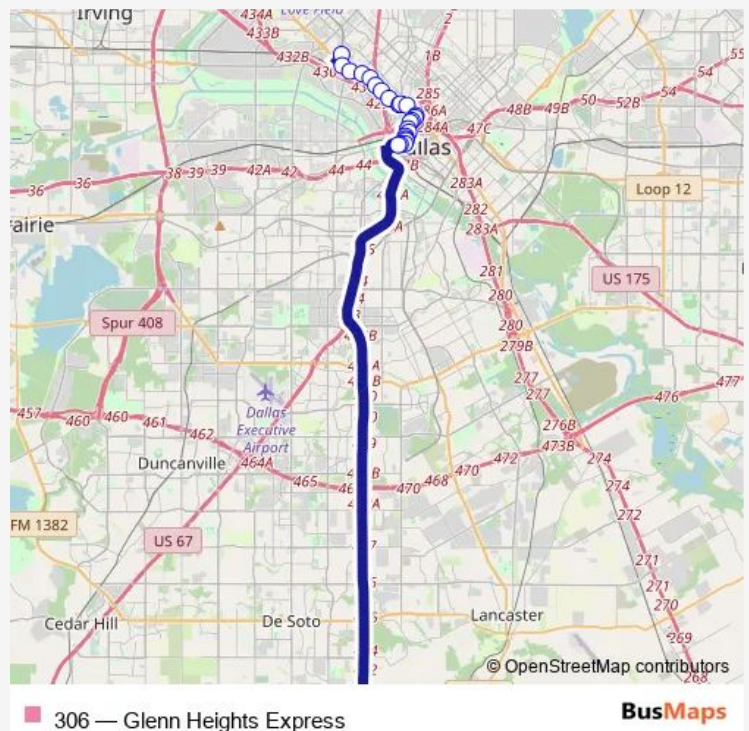

Thursday 05:15-18:30

Friday 05:15-18:30

Saturday —

Sunday —

Route info

Direction: GLENN HEIGHTS P & R

Stops: 25

Trip Duration: 0 hour 42 min

HARRY HINES @ VAGAS - N - FS

Harry Hines @ Lucas - N - Ns

Harry Hines @ Kendall - N - Fs

SOUTHWEST MEDICAL DISTRICT/PARKLAND

DirectionSOUTHWEST MEDICAL DISTRICT/PARKLAND —
GLENN HEIGHTS P & R

24 stops

[Open route schedule](#)