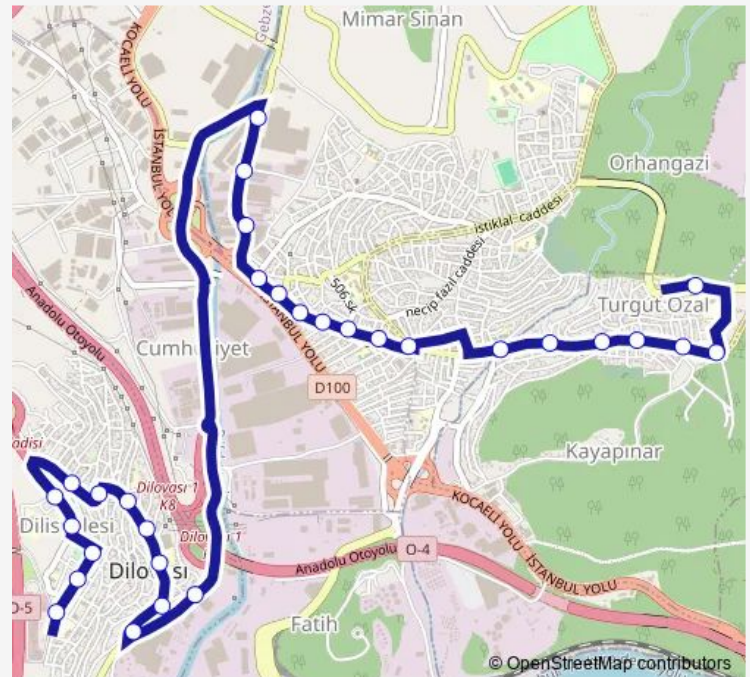

Thursday 07:00-22:45

Friday 07:00-22:45

Saturday 07:00-23:05

Sunday 07:00-23:05

Route info

Direction: Dilovasi Devlet Hastanesi

Stops: 30

Trip Duration: 0 hour 18 min

Route info

Direction: DİLİSKELESİ DEPOLAMA ALANI 1

Stops: 32

Trip Duration: 0 hour 18 min

222 Sokak

Mehmet Akif Ersoy İ.H. Ortaokulu 2

302 Sokak 1

Haci Seyit Taşan İlkokulu