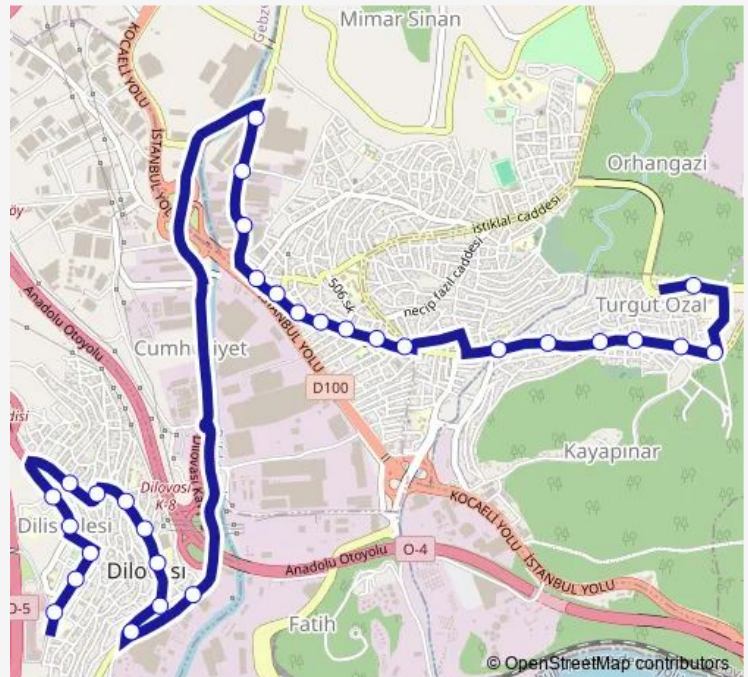

Thursday 07:00-22:45

Friday 07:00-22:45

Saturday 07:00-23:05

Sunday 07:00-23:05

**Route info**

Direction: Dilovasi Devlet Hastanesi

Stops: 30

Trip Duration: 0 hour 18 min

## Route info

Direction: Diliskelesi Depolama Alanı 1

Stops: 32

Trip Duration: 0 hour 18 min

Mehmet Akif Ersoy İ.H. Ortaokulu 2

302 Sokak 1

Haci Seyit Taşan İlkokulu

307/1 Sokak 1