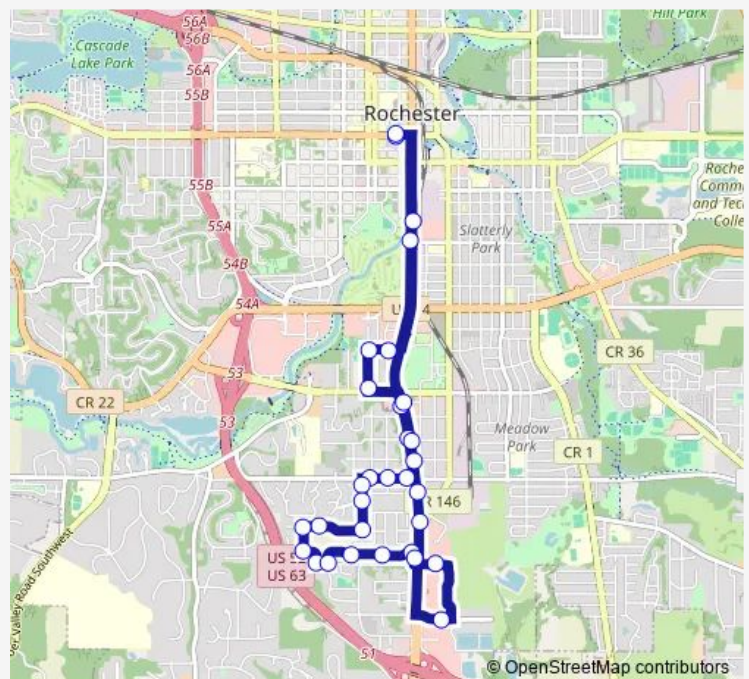

20 ST SW AND 1 AVE Sw

20 ST SW AND 3 AVE Sw

20 ST SW AND 4 AVE Sw

5 AVE SW AND 20 ST Sw

5 AVE SW AND Apple RDG Blvd Sw

5 AVE SW AND 23 ST Sw

23 ST AND W OF Kline LN Sw

Highw AVE SW AND 23 ST Sw

Highw AVE AND MDW HLS DR Sw

MDW HLS DR SW AND 25 ST Sw

25 ST SW AND MDW RUN DR Sw

MDW RUN DR SW AND 24 ST Sw

MDW RUN DR AND W FR RD Sw

MDW RUN DR SW AND W FR Rd

W FR RD SW AND 25 ST Se

28 ST SE AND E OF Bdwy AVE S

25 ST SE AT Walmart South

Route schedule

Downtown Transit CTR A — Downtown Transit CTR A

Monday	15:40
Tuesday	15:40
Wednesday	15:40
Thursday	15:40
Friday	15:40
Saturday	—
Sunday	—

Route info

Direction: Downtown Transit CTR A

Stops: 31

Trip Duration: 0 hour 33 min

Bdwy AVE S AND 3 AVE Se

Bdwy AVE S AND 21 ST Se

Bdwy AVE S AND 19 ST Se

Bdwy AVE S AND 18 ST Se

Bdwy AVE S AND S OF 16 ST Se

4 AVE SW AND 16 ST Sw