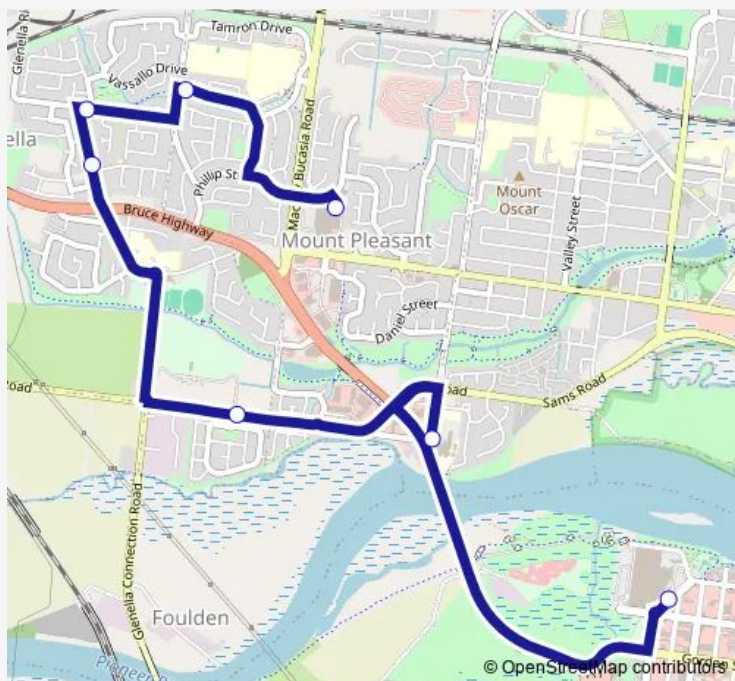

Tolcher St at Pioneer Street

Schapers Rd at Royal Boulevard

Davey St at Herrigan Street

Heaths Rd at Hewett Way

Willetts Rd at Mackay Mater Hospital

Caneland station, stop A

**Route schedule**

Mt Pleasant Shopping Centre — Caneland station, stop A

Monday 07:23-18:23

Tuesday 07:23-18:23

Wednesday 07:23-18:23

Thursday 07:23-18:23

Friday 07:23-18:23

Saturday 09:15-16:15

Sunday —

**Route info**

Direction: Mt Pleasant Shopping Centre

Stops: 7

Trip Duration: 0 hour 24 min

306 — Caneland Central - Mount Pleasant via Glenella

**Direction**

Caneland station, stop A — Mt Pleasant Shopping Centre

11 stops

[Open route schedule](#)

Caneland station, stop A

Willetts Rd at Mackay Mater Hospital

Heaths Rd at Valetta Way

Davey Street at Herrigan Street

Schapers Rd at Royal Boulevard

Schapers Rd at Windsor Street

Tolcher Street at Cowley Court