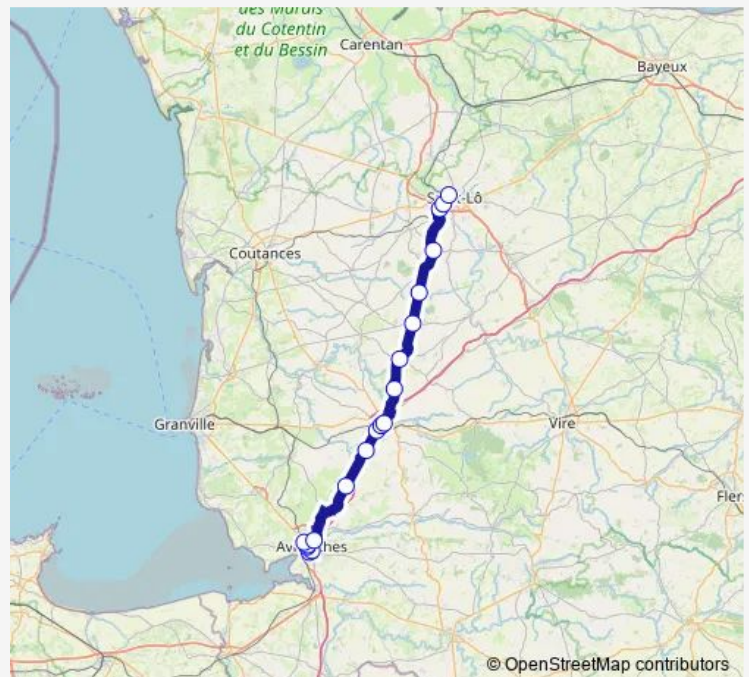

### Route schedule

Saint-LO - Gare Sncf — Avranches - Avranches\_Lycée  
Litré - Desserte Etab.

Monday	05:55-18:22
Tuesday	05:55-18:22
Wednesday	05:55-18:22
Thursday	05:55-18:22
Friday	05:55-18:22
Saturday	08:05-17:32
Sunday	—

### Route info

Direction: Saint-LO - Gare Sncf

Stops: 19

Trip Duration: 1 hour 40 min

306 — Avranches / Saint-Lô

## Direction

Avranches - Avranches\_Lycée Littré - Desserte Etab. —  
Saint-LO - Gare SnCF

19 stops

[Open route schedule](#)

Avranches - Avranches\_Lycée Littré - Desserte Etab.

Avranches - Avranches\_Bld du Luxembourg