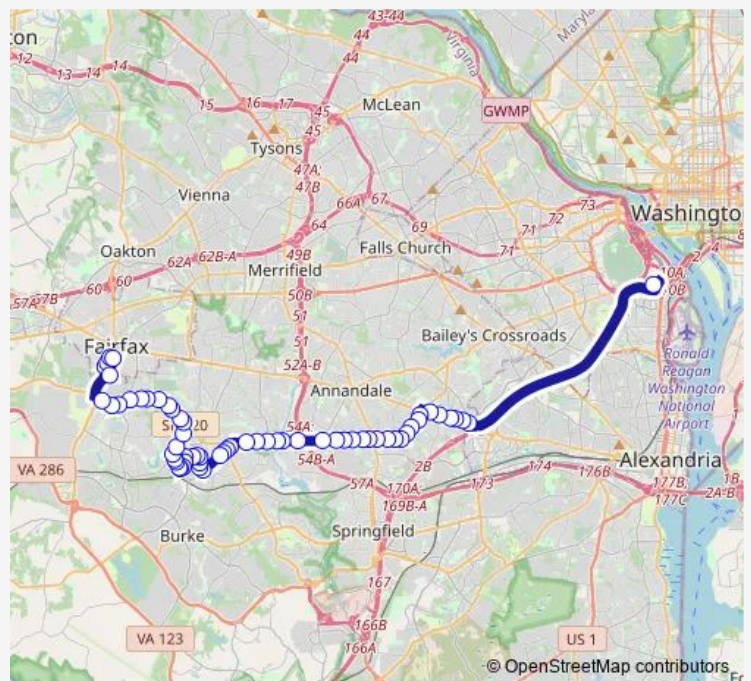

Little River and Beauregard

Little River and Southland

Little River and Brookside

Little River Tpke and Merritt Rd

Little River and Green Spring

Braddock Rd and Irvin Pl

Braddock Rd and Montrose St

Braddock Rd and Randolph Dr

Braddock Rd and Spring Valley Dr

Braddock Rd and Birch La

Braddock Rd and Columbia Rd

Braddock Rd and Dodson Dr

Braddock Rd and Bradlick Ctr

Braddock Rd and Backlick Rd

Braddock Rd and Woodland Dr

Braddock Rd and Ferndale St

Braddock Rd and Blue Ridge Ave

Braddock Rd and Heming Ave

Braddock Rd and Ravensworth Rd

Route schedule

Metro Pentagon Bay L44 — University Dr and George Mason Blvd

Monday	08:50-13:50
Tuesday	08:50-13:50
Wednesday	08:50-13:50
Thursday	08:50-13:50
Friday	08:50-13:50
Saturday	—
Sunday	—

Route info

Direction: Metro Pentagon Bay L44

Stops: 63

Trip Duration: 0 hour 52 min

306 — GMU - Pentagon

Braddock Rd and Port Royal Rd

Braddock Rd and Inverchapel Rd

Braddock Rd and Glen Park Rd