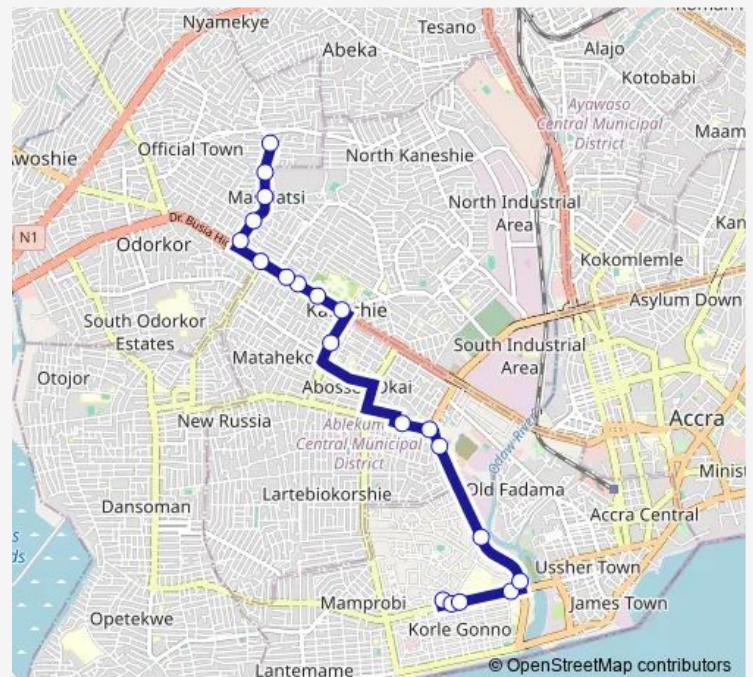

Friday 06:00

Saturday 06:00

Sunday 06:00

Route info

Direction: Korle Bu

Stops: 20

Trip Duration: 0 hour 54 min

306 — Korle Bu ↔ Darkuman

Direction

Darkuman — Korle Bu

29 stops

[Open route schedule](#)

Darkuman

Quarters

Mangoase

Asoredanho

Tuesday 06:00

Wednesday 06:00

Thursday 06:00

Friday 06:00

Saturday 06:00

Sunday 06:00

Route info

Direction: Darkuman