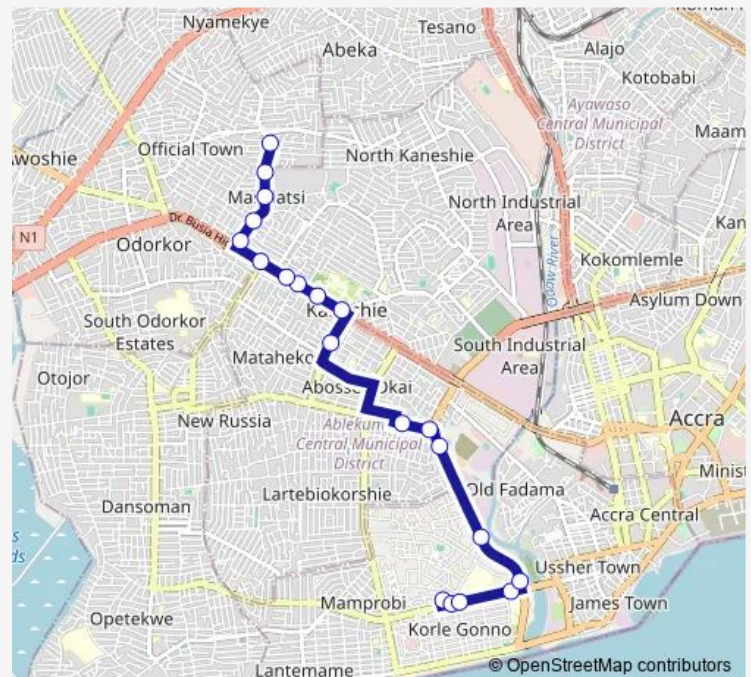

Friday 06:00

Saturday 06:00

Sunday 06:00

Route info

Direction: Korle Bu

Stops: 20

Trip Duration: 0 hour 54 min

306 — Korle Bu ↔ Darkuman

Direction

Darkuman — Korle Bu

29 stops

[Open route schedule](#)

Darkuman

Quarters

Mangoase

Asoredanho

Tuesday 06:00

Wednesday 06:00

Thursday 06:00

Friday 06:00

Saturday 06:00

Sunday 06:00

Route info

Direction: Darkuman